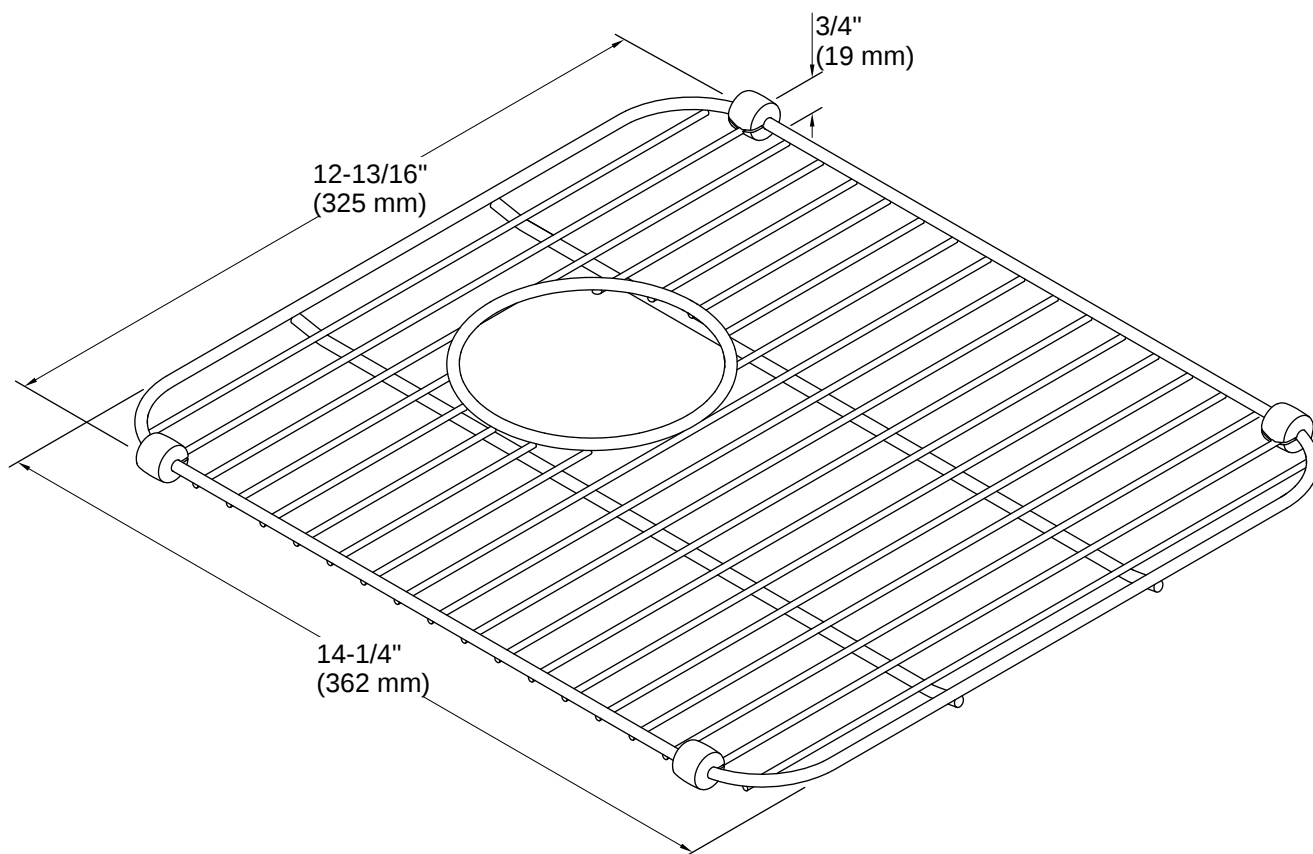

Installation Notes

Install this product according to the installation instructions.