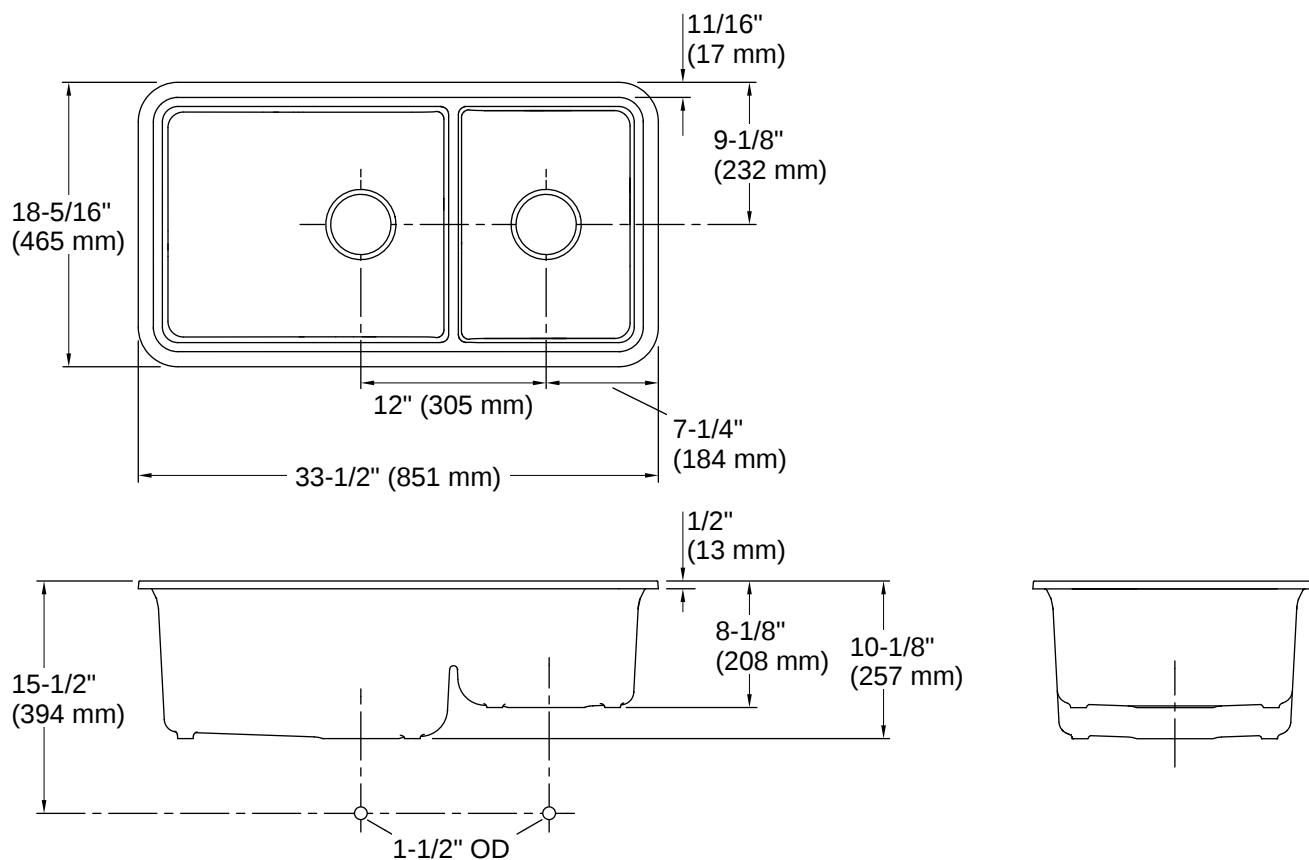

Installation

- Undermount
- Easy to install in a one-person, single-day project

Installation Notes

Install this product according to the installation instructions.