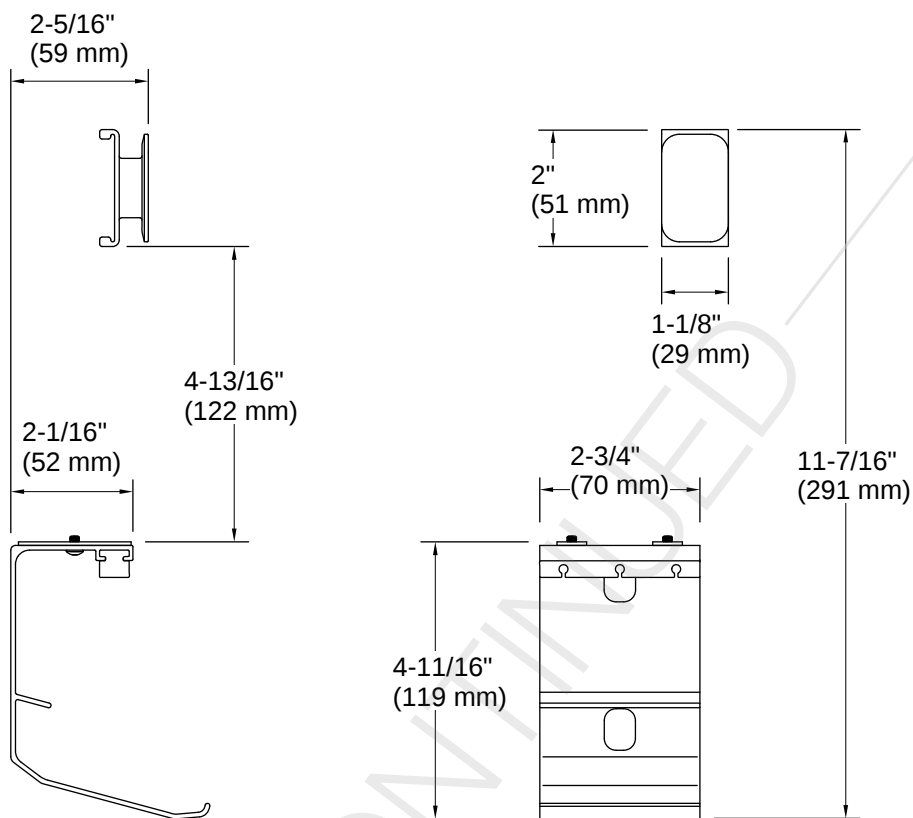

Installation

- Easy installation – no special tools required

Installation Notes

Install this product according to the installation instructions.