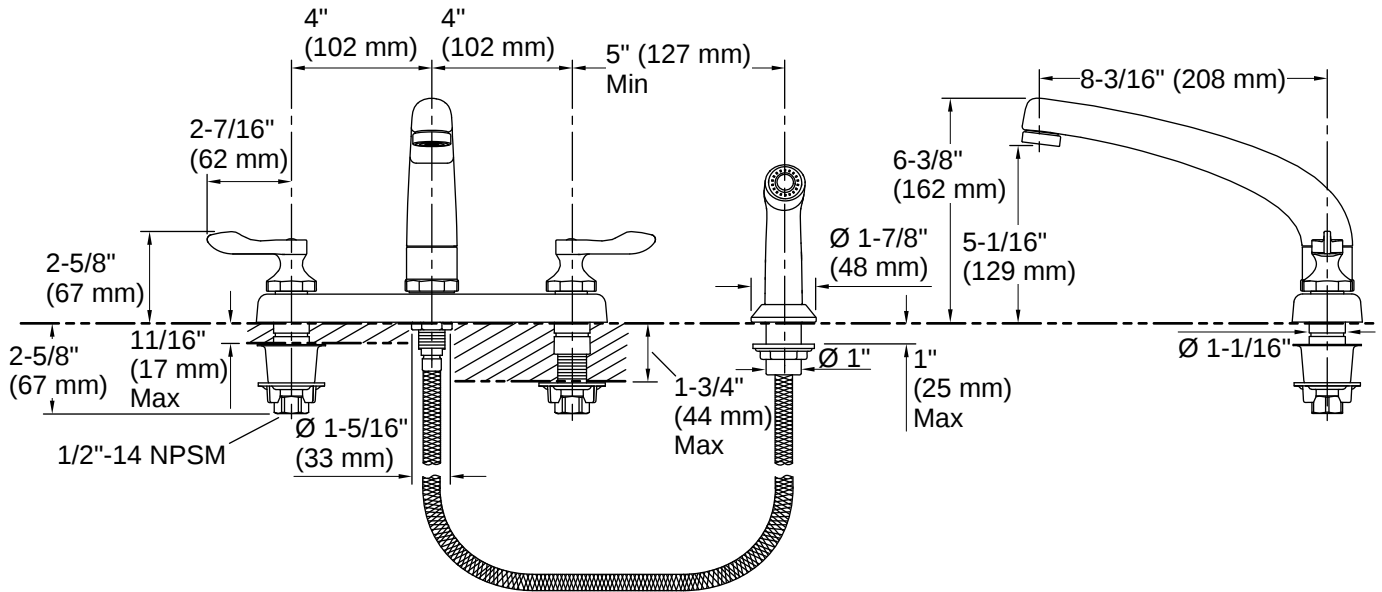

Technical Information

All product dimensions are nominal.

Handle

Handle Style/ Type: Lever

Spout

Spout Reach: 8-3/16" (208 mm)

Flow Rate

Faucet Flow Rate: 1.75 gpm (6.6 l/min)

Installation

- For 8" (203 mm) centers

Installation Notes

Install this product according to the installation instructions.

Drill the hole for the sidespray a minimum of 5" (127 mm) from the center of the lever handle.