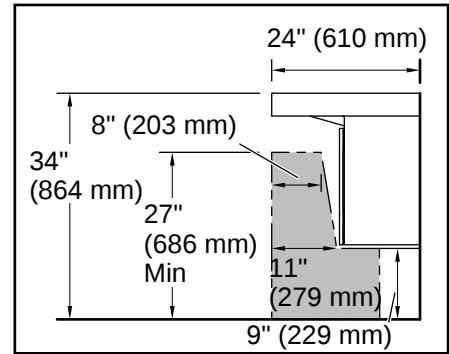

Recommended ADA Installation