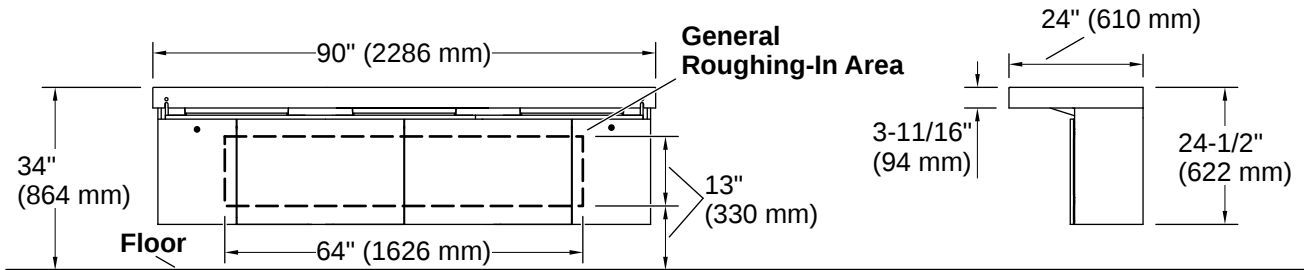

Installation

- Wall-mount

Installation Notes

Install this product according to the installation instructions.

Select the type of fastener based upon the wall material. 500 lb (227 kg) minimum load bearing fasteners are recommended. ADA, CSA B651 compliant when installed to the specific requirements of these regulations.