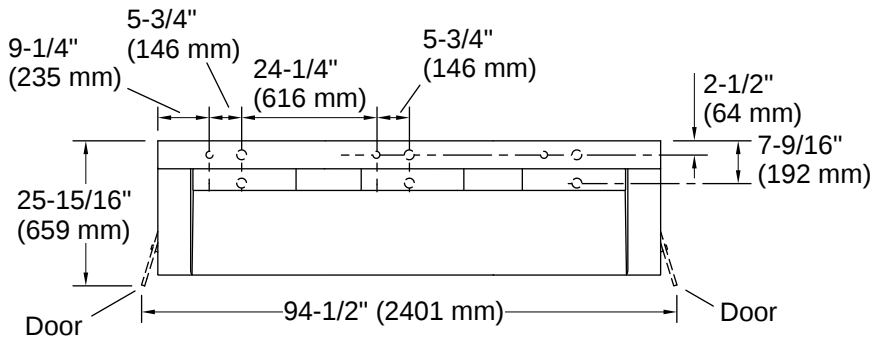

Recommended ADA Installation