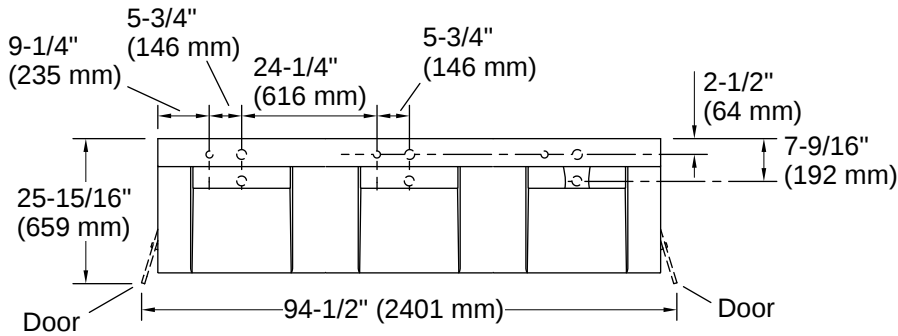

Recommended ADA Installation