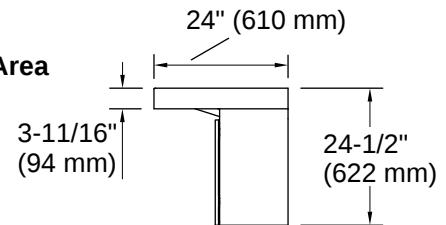

Installation

- Wall-mount

Installation Notes

Install this product according to the installation instructions.

Select the type of fastener based upon the wall material. 500 lb (227 kg) minimum load bearing fasteners are recommended.
ADA, CSA B651 compliant when installed to the specific requirements of these regulations.