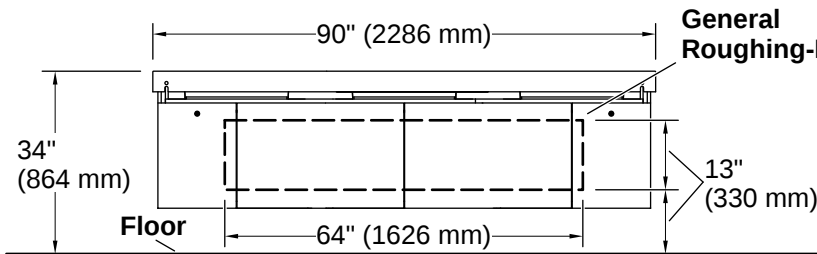

Installation

- Wall-mount

Installation Notes

Install this product according to the installation instructions.

Select the type of fastener based upon the wall material. 500 lb (227 kg) minimum load bearing fasteners are recommended.
ADA, CSA B651 compliant when installed to the specific requirements of these regulations.