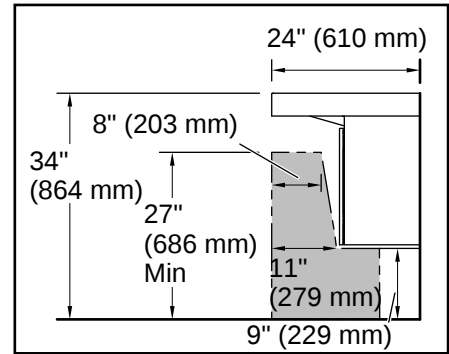

Recommended ADA Installation