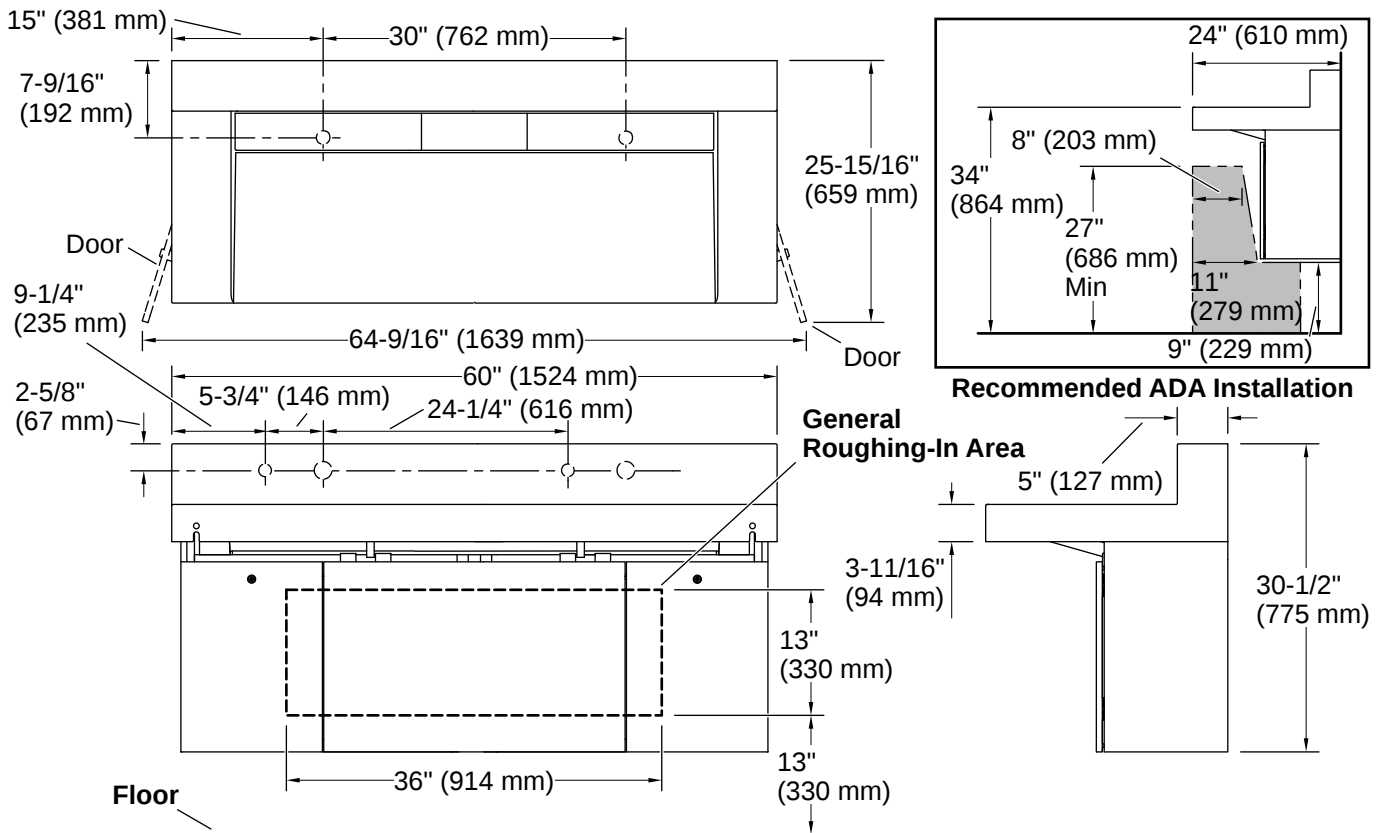

Installation

- Wall-mount

Installation Notes

Install this product according to the installation instructions.

Select the type of fastener based upon the wall material. Two 500 lb (227 kg) minimum load bearing fasteners are recommended. ADA, CSA B651 compliant when installed to the specific requirements of these regulations.