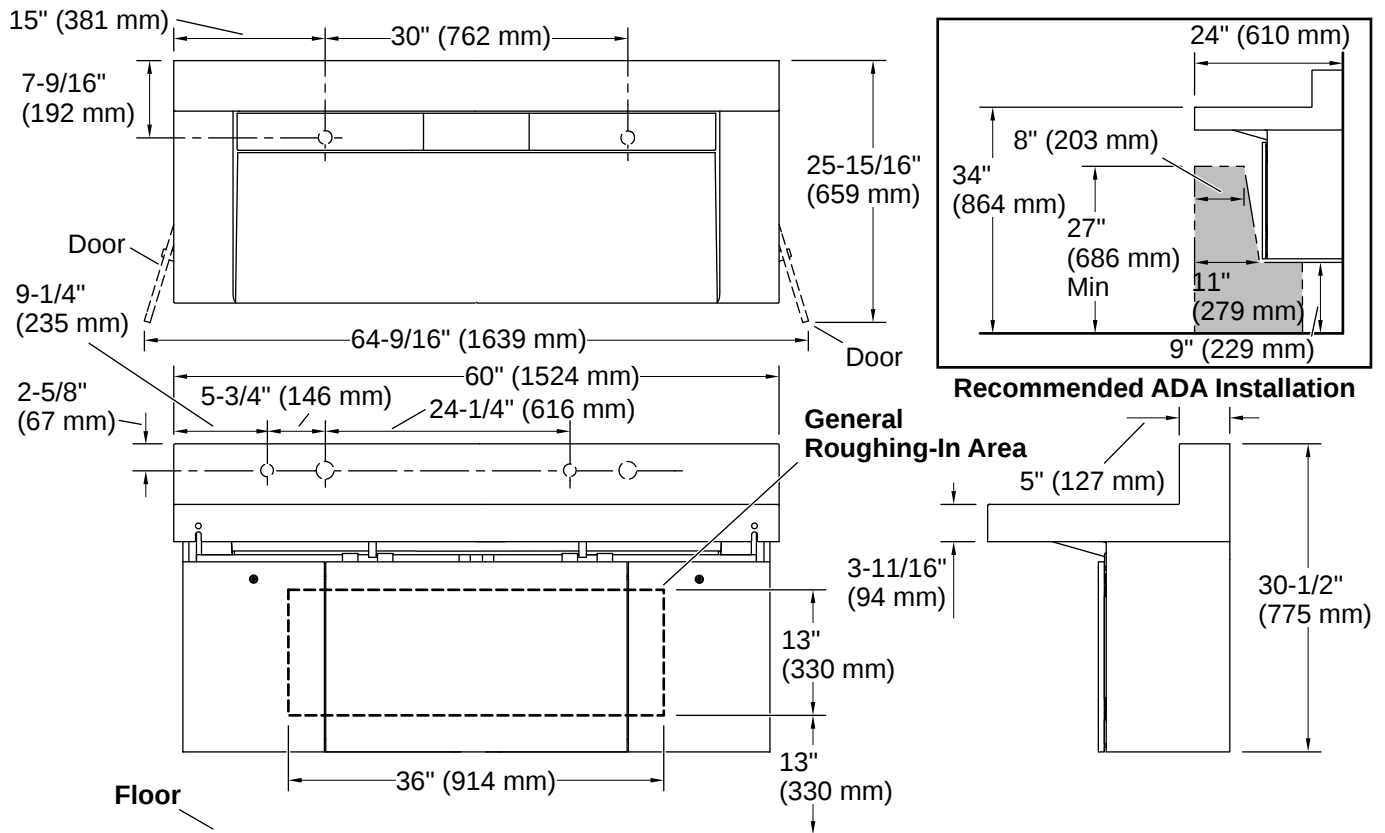

Installation

- Wall-mount

Installation Notes

Install this product according to the installation instructions.

Select the type of fastener based upon the wall material. 500 lb (227 kg) minimum load bearing fasteners are recommended.
ADA, CSA B651 compliant when installed to the specific requirements of these regulations.