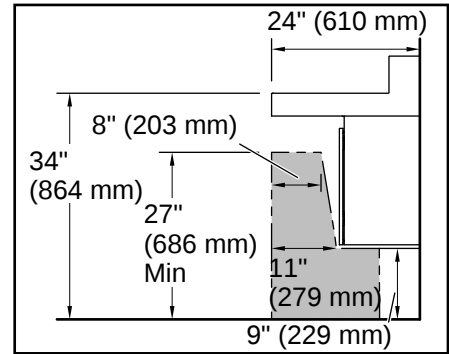

Recommended ADA Installation