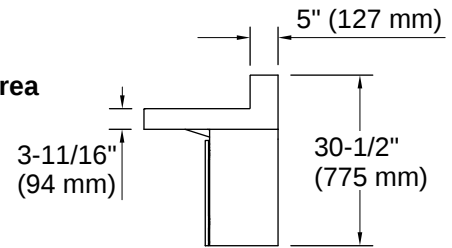

General Roughing-In Area

Installation

- Wall-mount

Installation Notes

Install this product according to the installation instructions.

Select the type of fastener based upon the wall material. 500 lb (227 kg) minimum load bearing fasteners are recommended. ADA, CSA B651 compliant when installed to the specific requirements of these regulations.