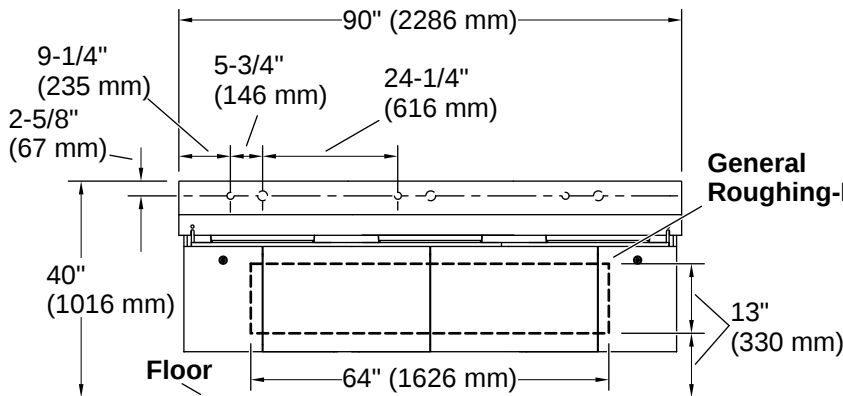

General Roughing-In Area