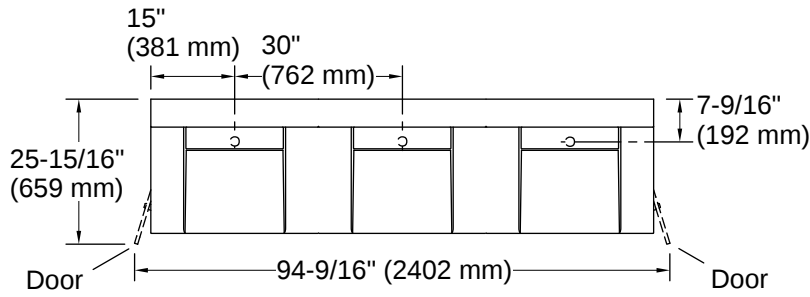

Recommended ADA Installation