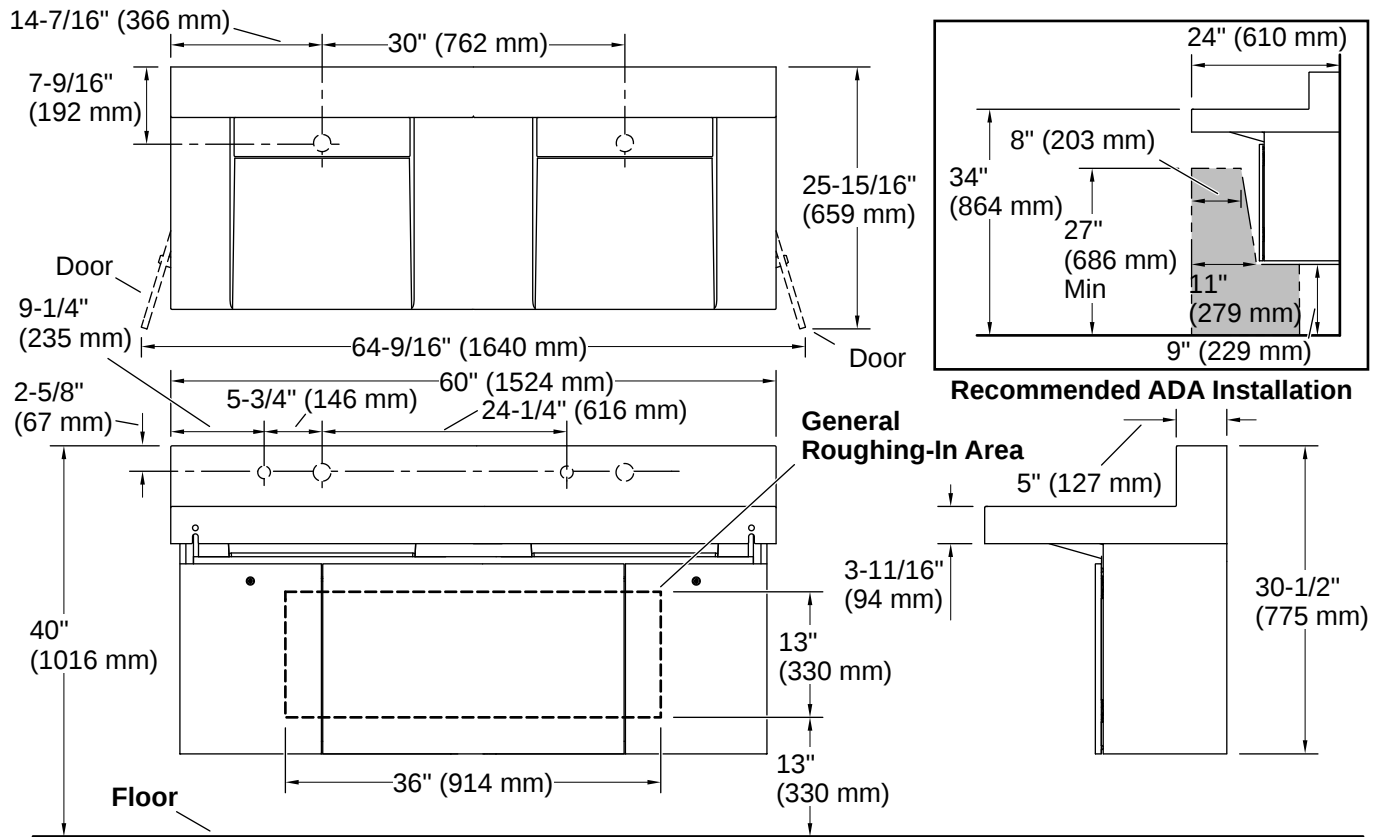

Installation

- Wall-mount

Installation Notes

Install this product according to the installation instructions.

Select the type of fastener based upon the wall material. 500 lb (227 kg) minimum load bearing fasteners are recommended. ADA, CSA B651 compliant when installed to the specific requirements of these regulations.