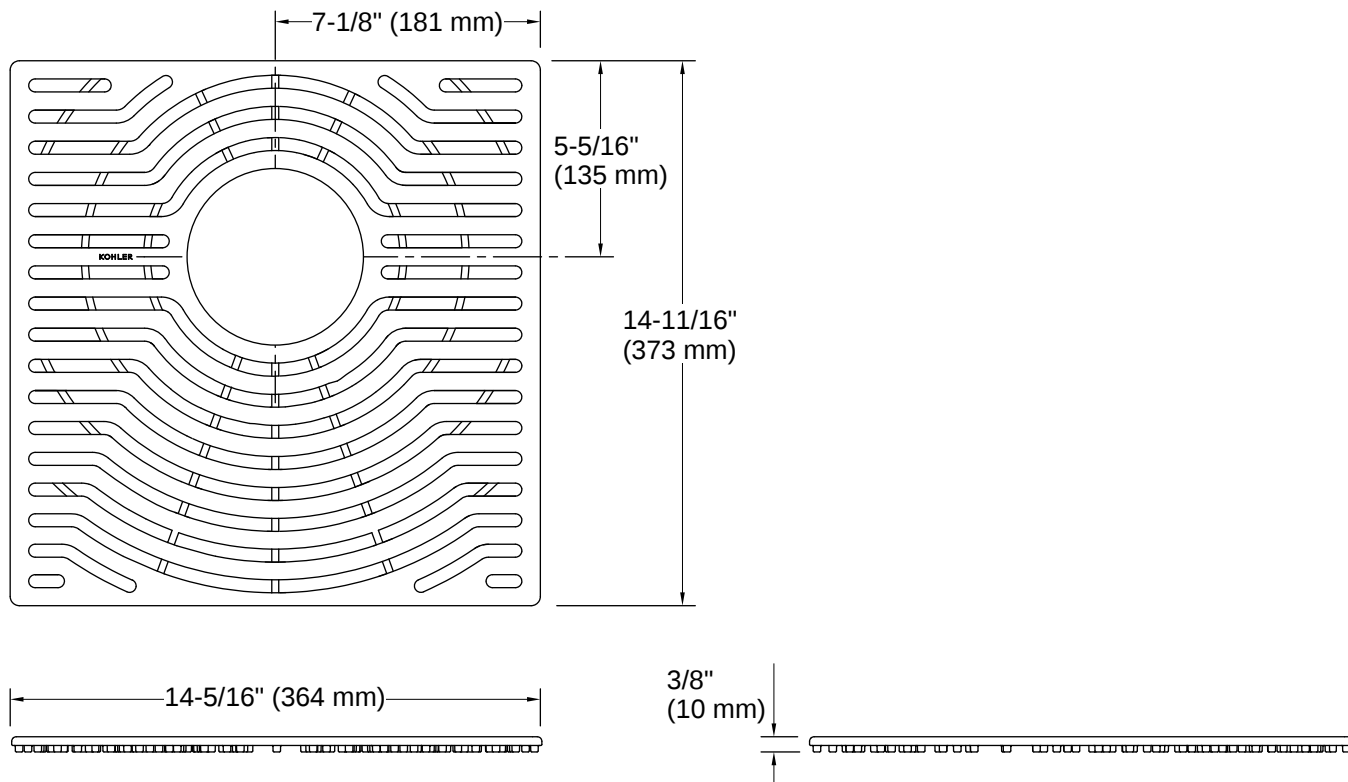

Installation Notes

Install this product according to the installation instructions.