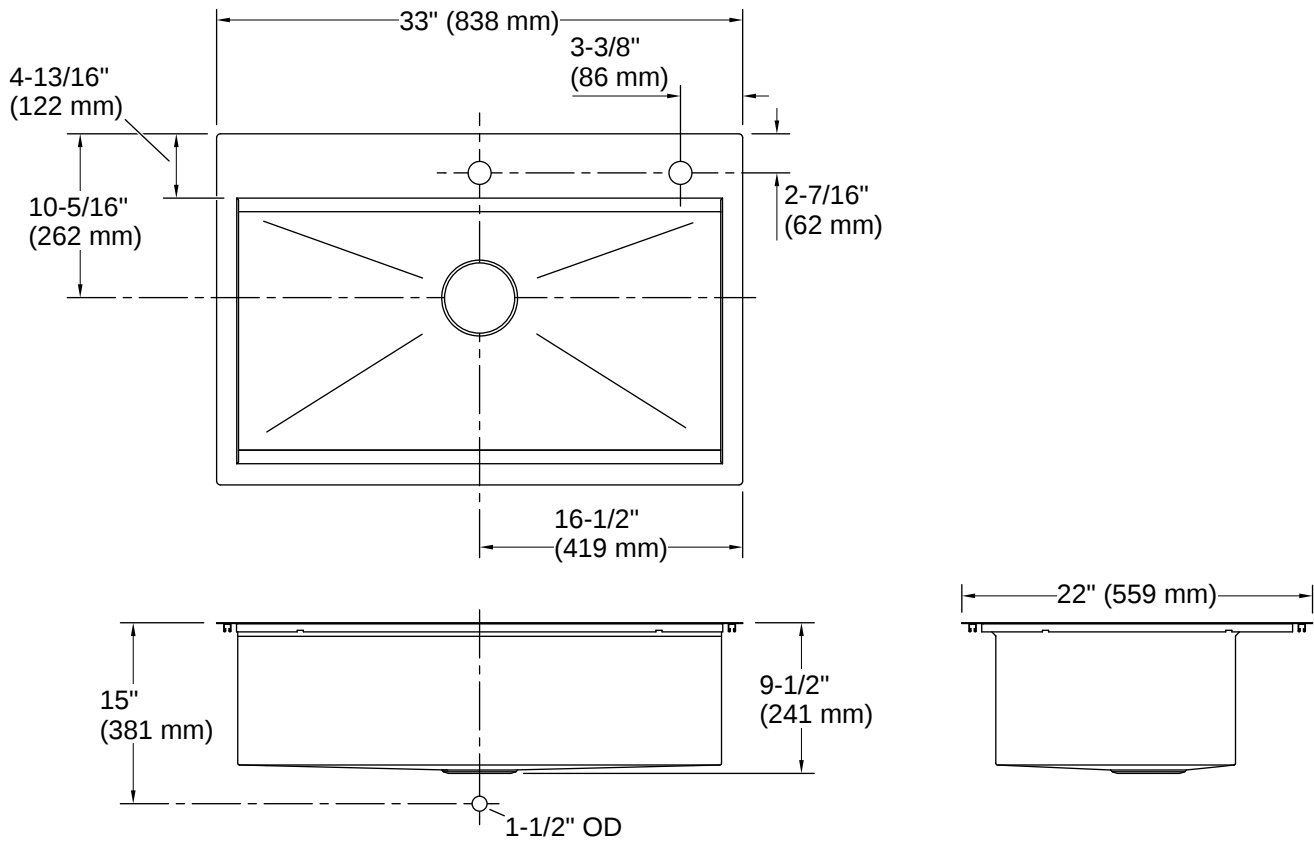

Installation

- Top-mount or undermount
- Accessories slide on sink ledges when sink is top-mounted
- Cutting board slides across countertop when sink is undermounted

Installation Notes

Install this product according to the installation instructions.