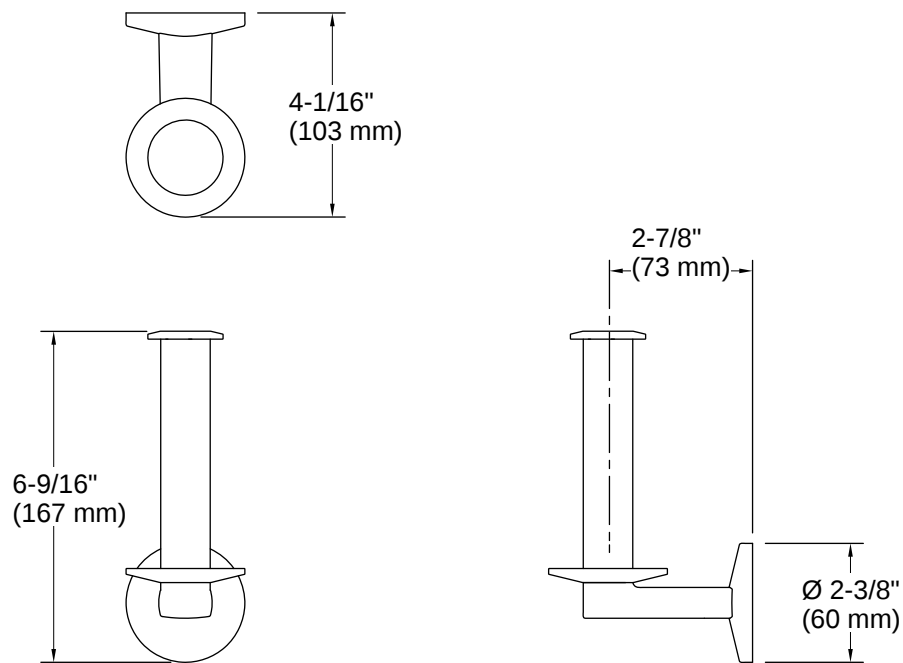

Installation

- Installation template and tools included

Installation Notes

Install this product according to the installation instructions.

CAUTION: Risk of personal injury. Do not install these products in any area where they are likely to be used inadvertently as a grab bar or support bar. These products are not designed or intended for use as a grab bar or support bar.