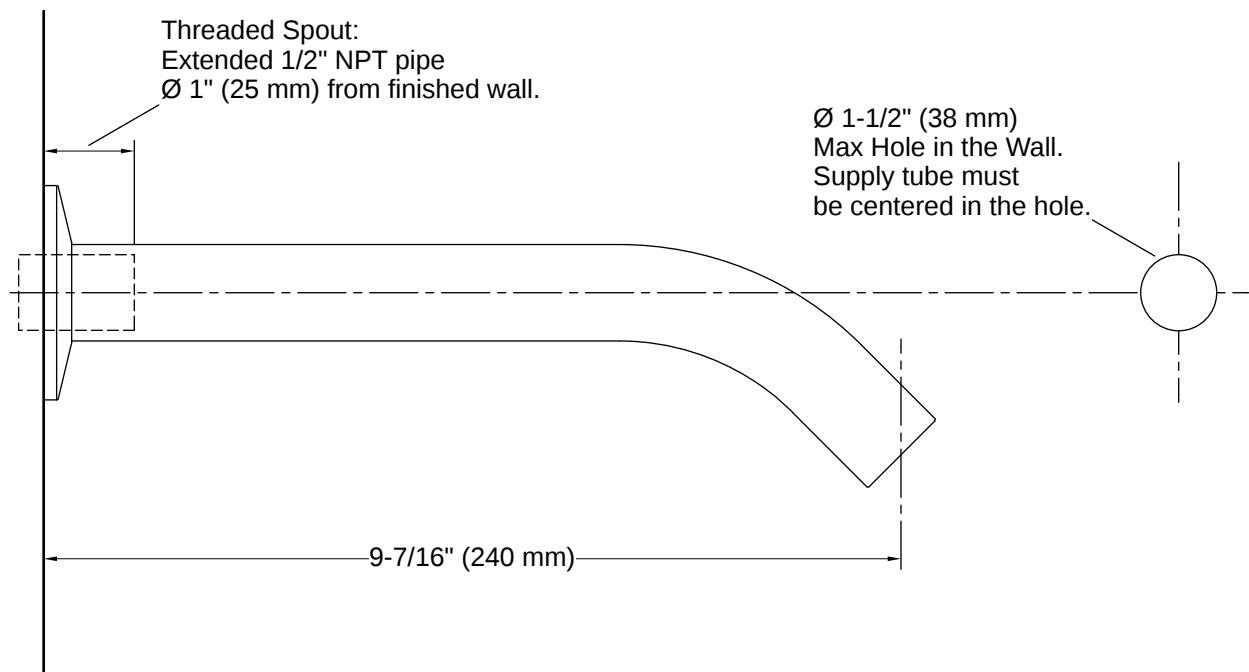

Installation

- Wall-mount

Installation Notes

Install this product according to the installation instructions.