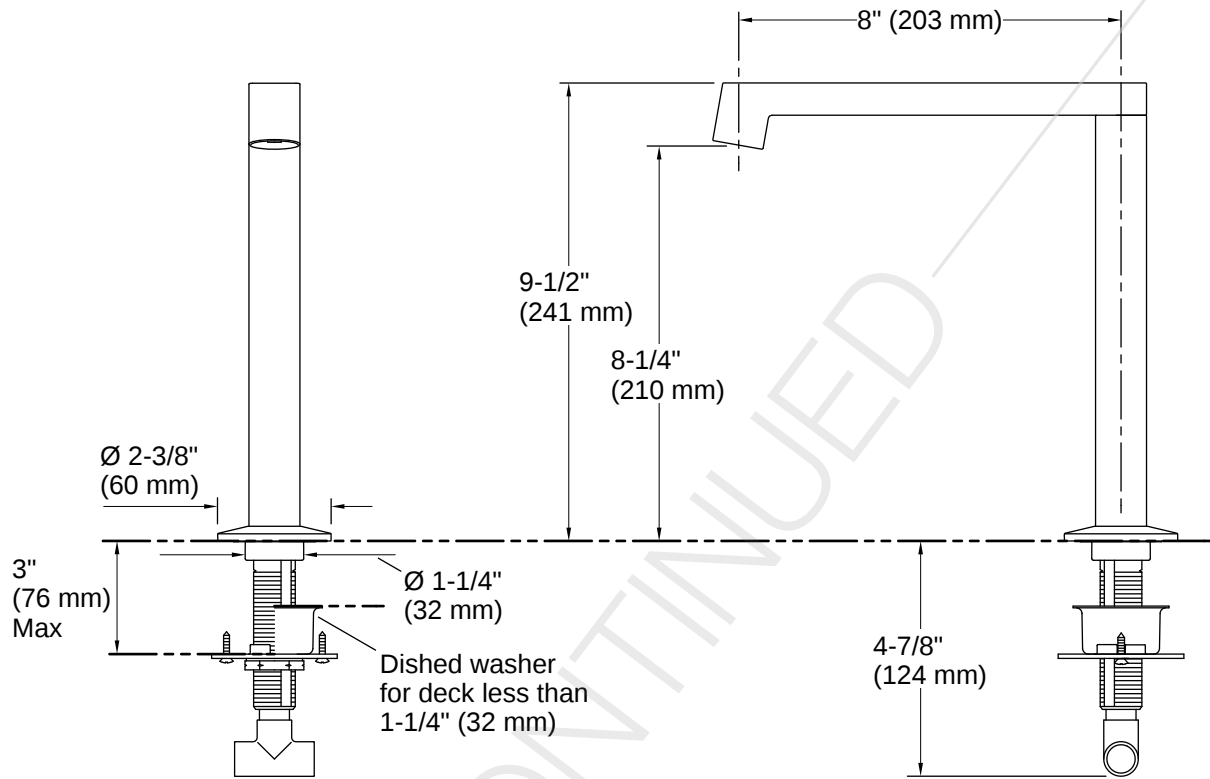

Installation

- Deck-mount

Installation Notes

Install this product according to the installation instructions.

WARNING: Risk of personal injury. Do not install the bath faucet in an area where it may inadvertently be used for support by the bather.