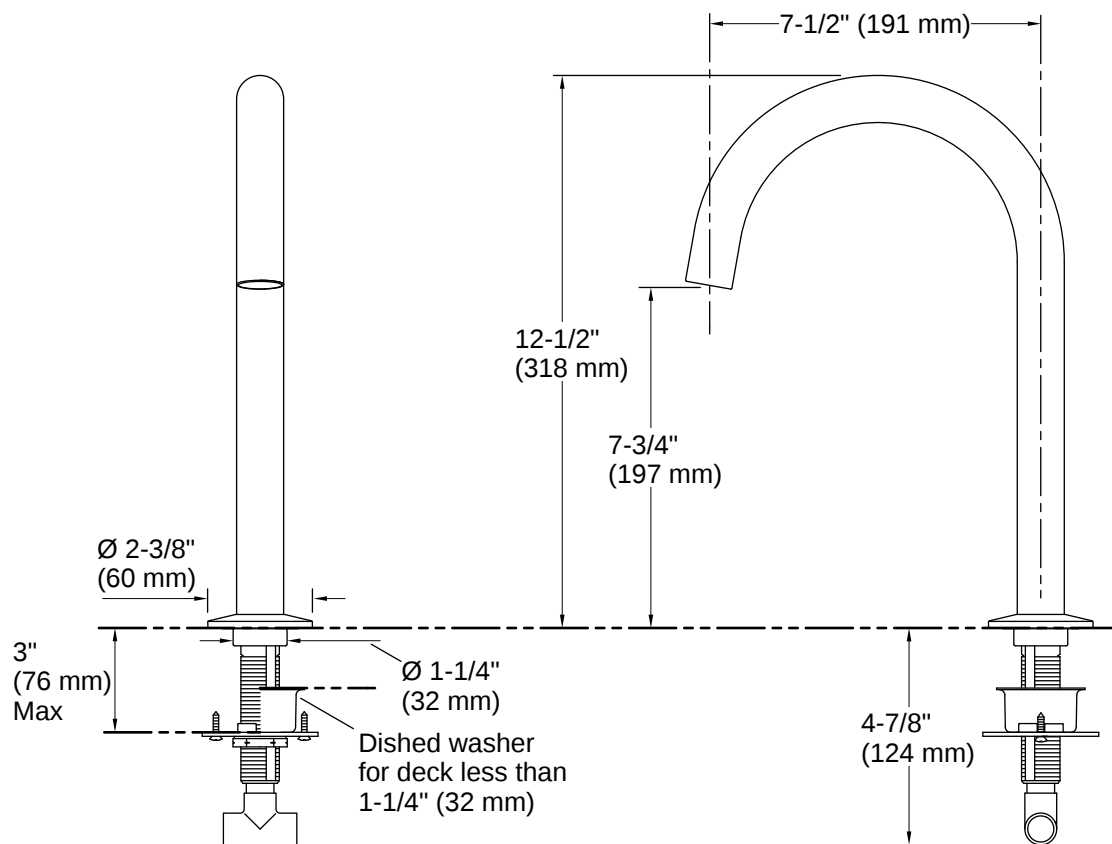

Installation

- Deck-mount

Installation Notes

Install this product according to the installation instructions.

WARNING: Risk of personal injury. Do not install the bath faucet in an area where it may inadvertently be used for support by the bather.