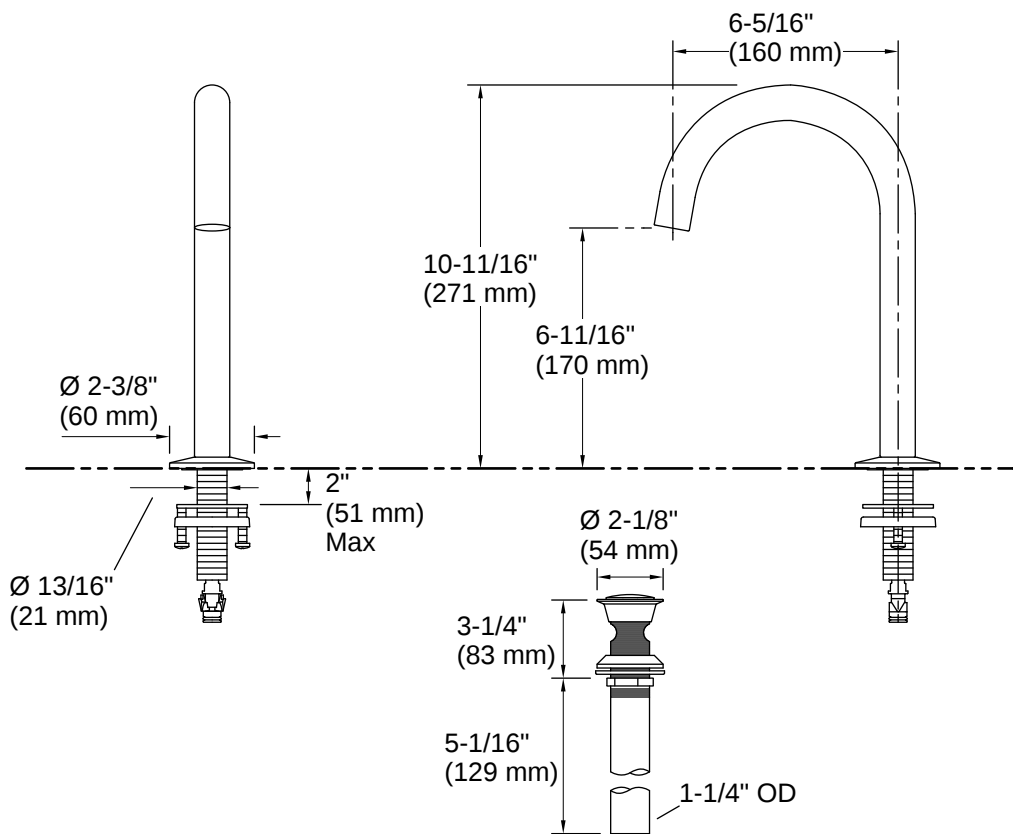

Installation

- Widespread or remote valve

Installation Notes

Install this product according to the installation instructions.