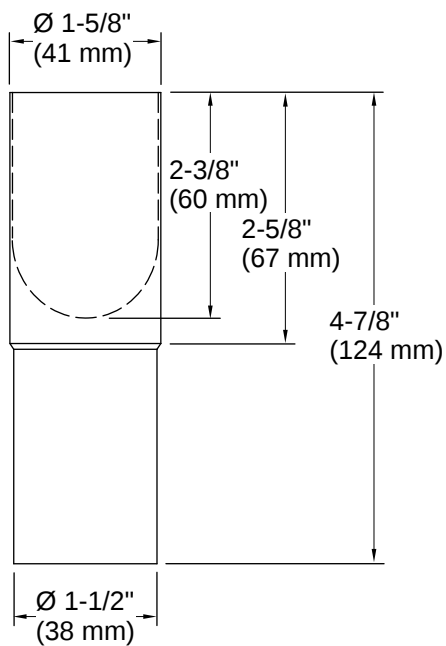

Installation

- Console table

Installation Notes

Install this product according to the installation instructions.