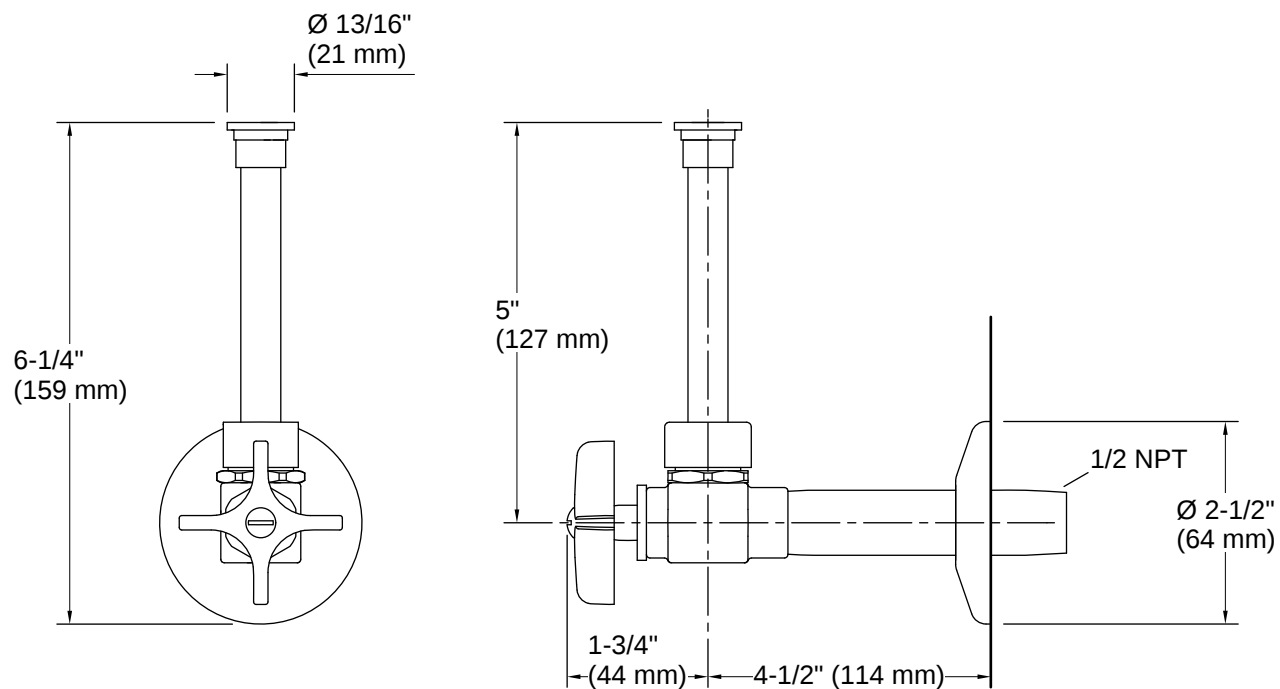

Installation Notes

Install this product according to the installation instructions.