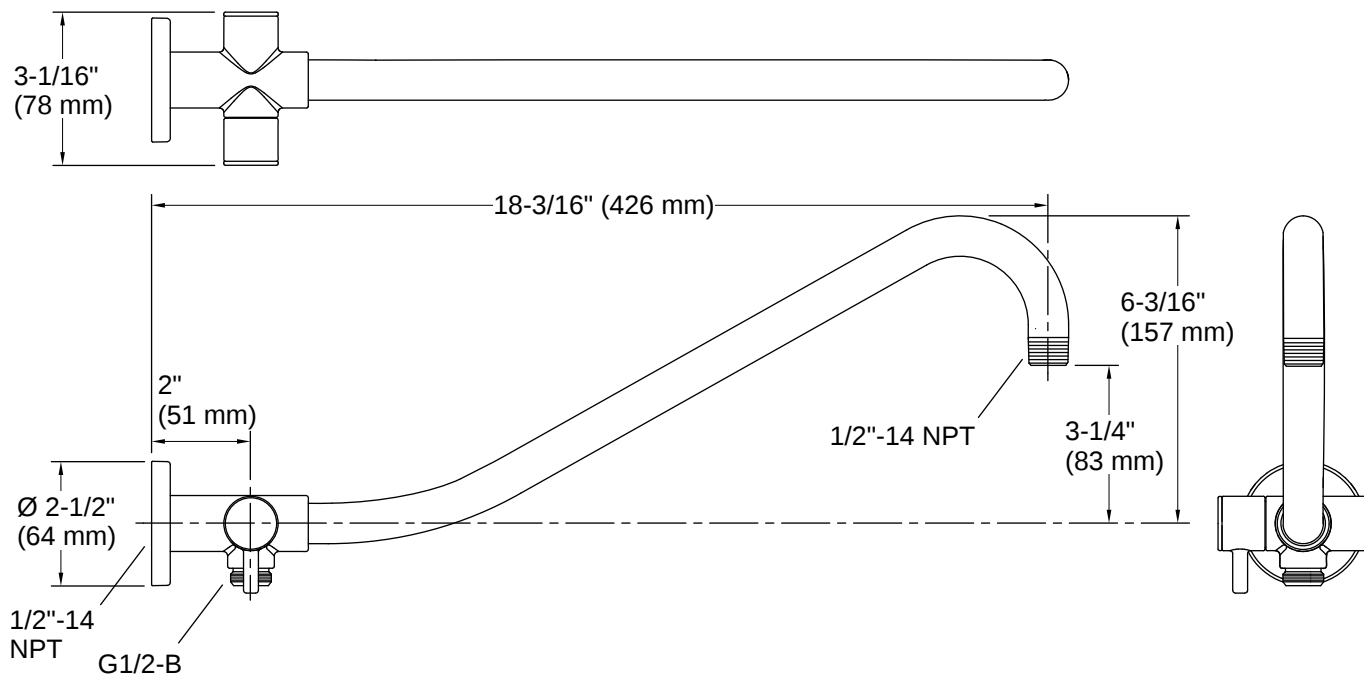

Gooseneck | K-76336

Rainhead arm with 3-way diverter

Features

- Diverter switches water between rainhead, handshower, or both at one time
- For use with KOHLER showerheads and handshowers (sold separately)
- Includes flange
- 1/2" NPT connection

4-15-2026 3:19 - US-CA

Installation

- Wall-mount

Installation Notes

Install this product according to the installation instructions.