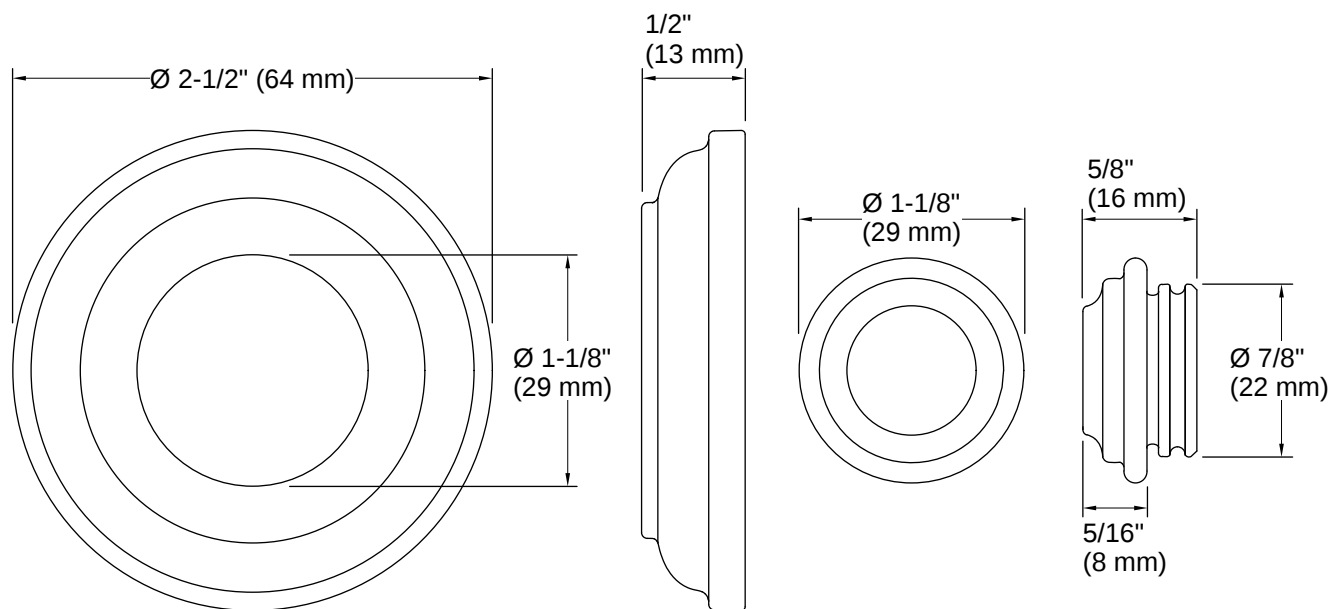

Installation Notes

Install this product according to the installation instructions.