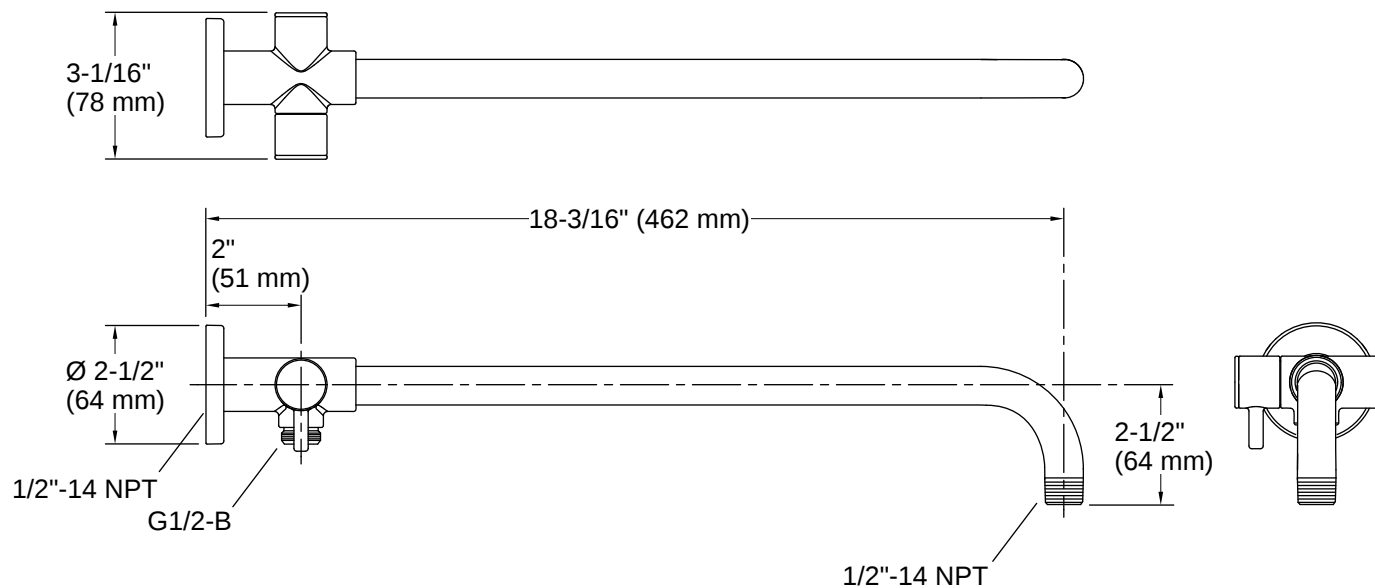

Installation

- Wall-mount

Installation Notes

Install this product according to the installation instructions.