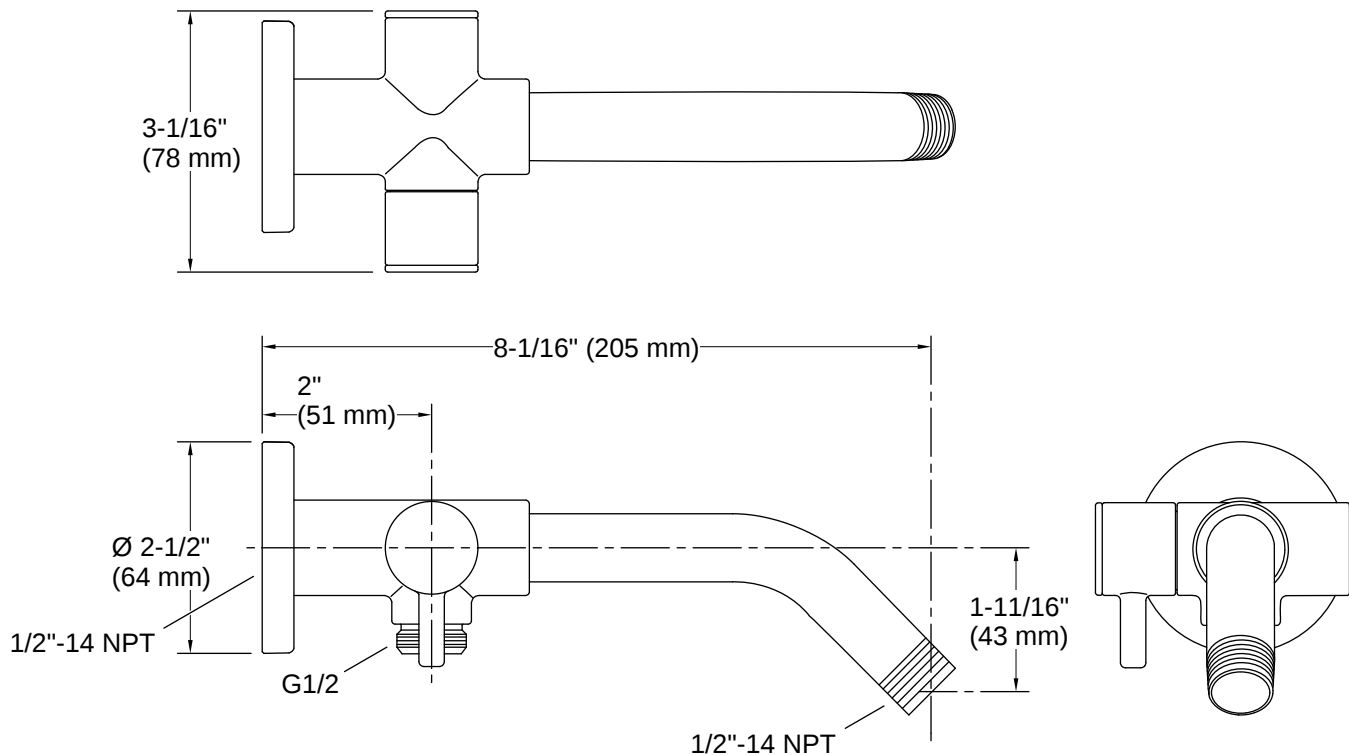

K-76331-FWR

Shower arm with 2-way diverter

Features

- Diverter switches water between showerhead and handshower
- 1/2" NPT connection
- For use with KOHLER showerheads and handshowers (sold separately)
- 2.5 gpm (9.5 lpm) maximum flow rate

K-30646 Showerhead filter

K-30647 Showerhead replacement filter, two-pack

Warranty

See website for detailed warranty information.

KOHLER® Faucet Lifetime Limited Warranty

Installation

- Wall-mount

Installation Notes