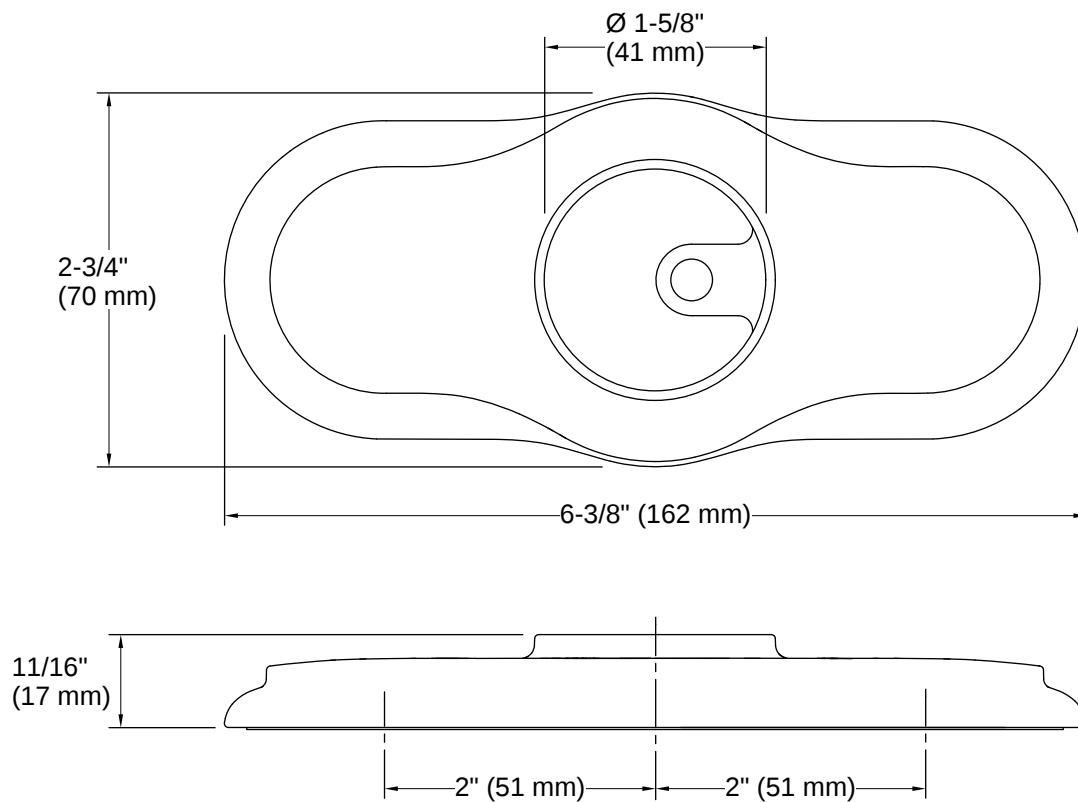

Installation Notes

Install this product according to the installation instructions.