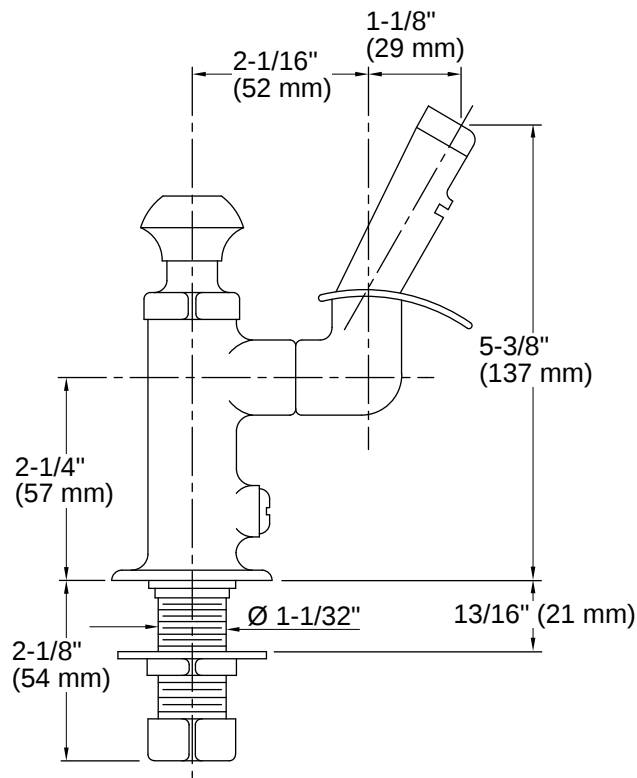

Installation Notes

Install this product according to the installation instructions.