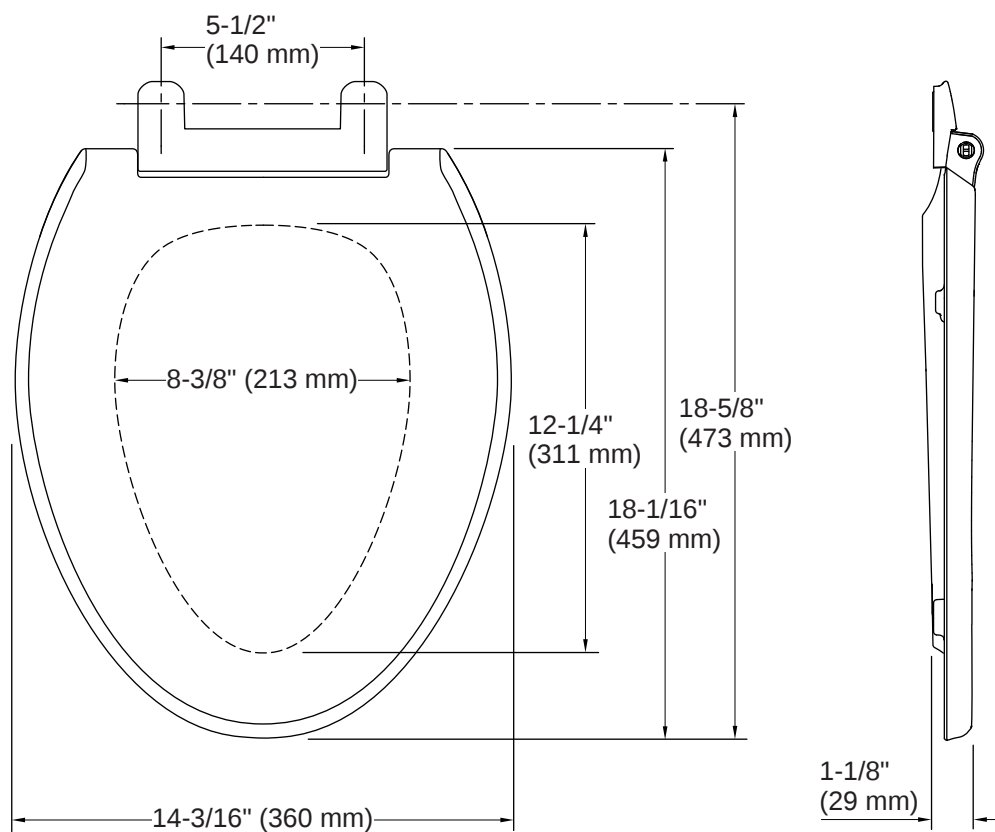

Installation

- For nonresidential application, K-7671, K-20110, or K-20112 is recommended

Installation Notes

Install this product according to the installation instructions.