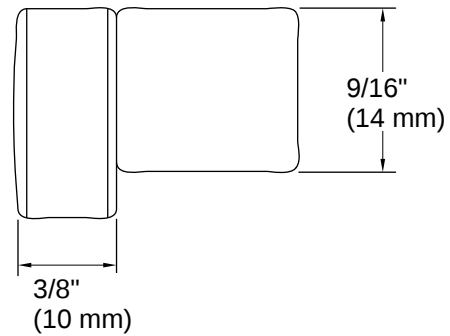

Installation

- Installation template included

Installation Notes

Install this product according to the installation instructions.