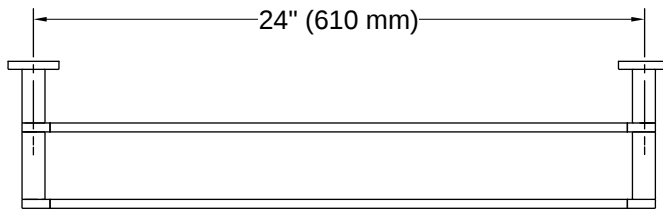

Installation

- Installation template included

Installation Notes

Install this product according to the installation instructions.