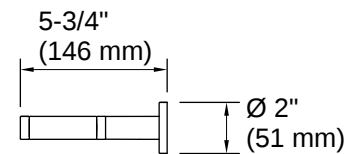

Installation

- Installation template included

Installation Notes

Install this product according to the installation instructions.