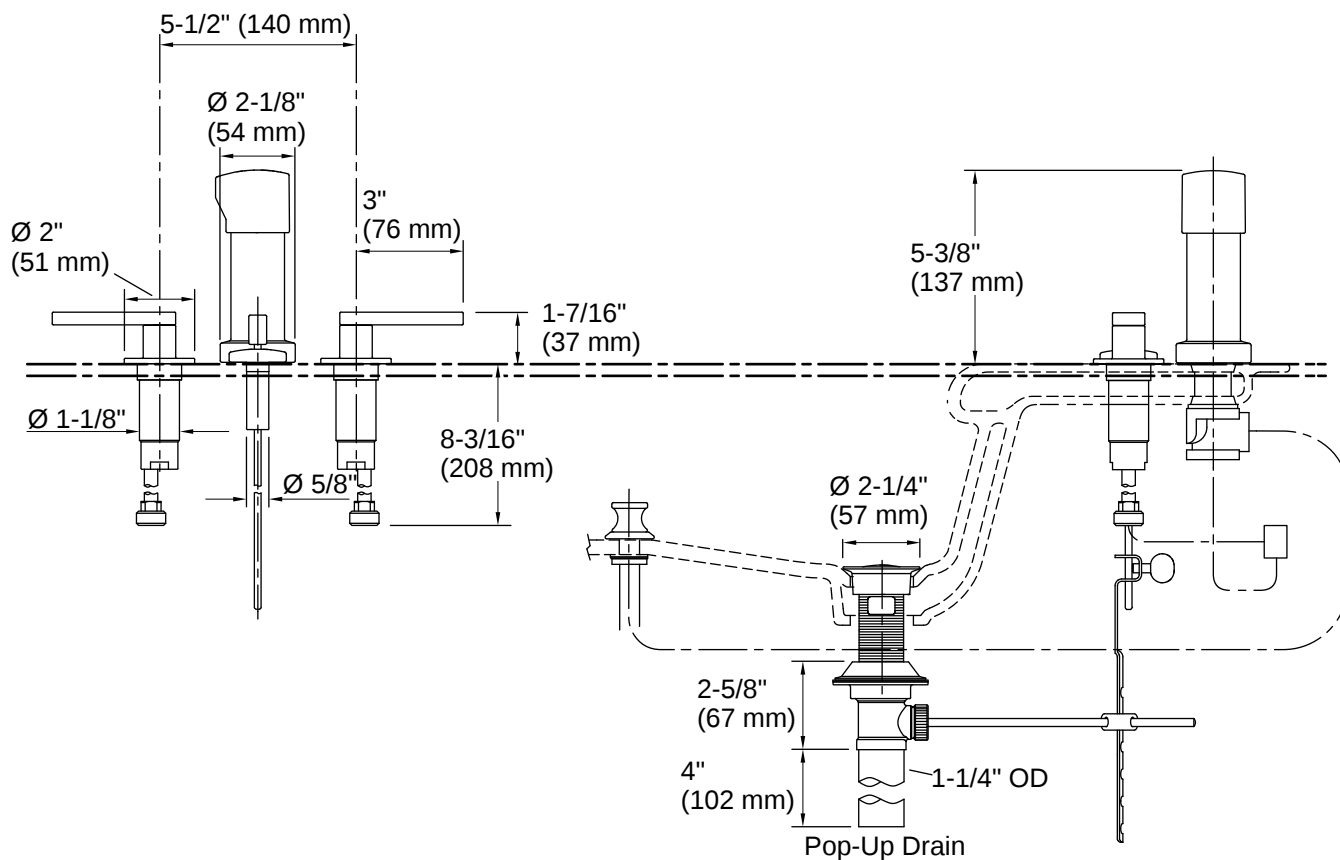

Installation Notes

Install this product according to the installation instructions.