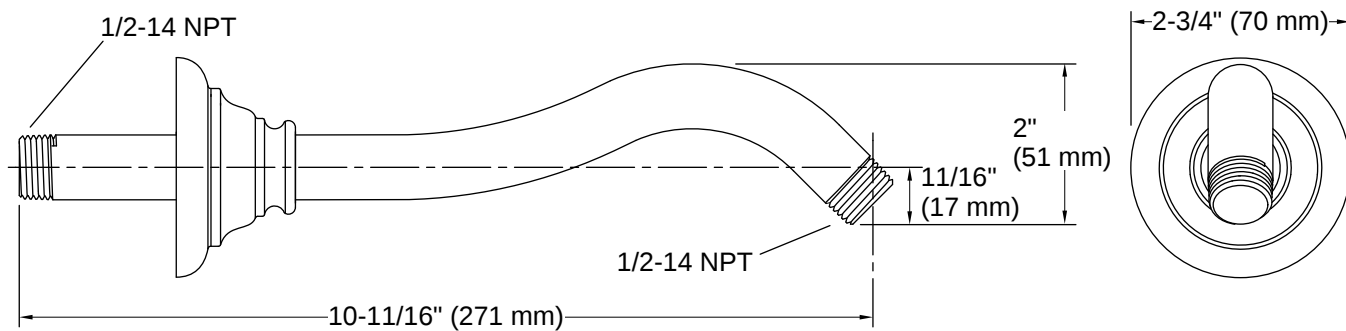

Installation Notes

Install this product according to the installation instructions.

Measure your actual product for roughing-in details.