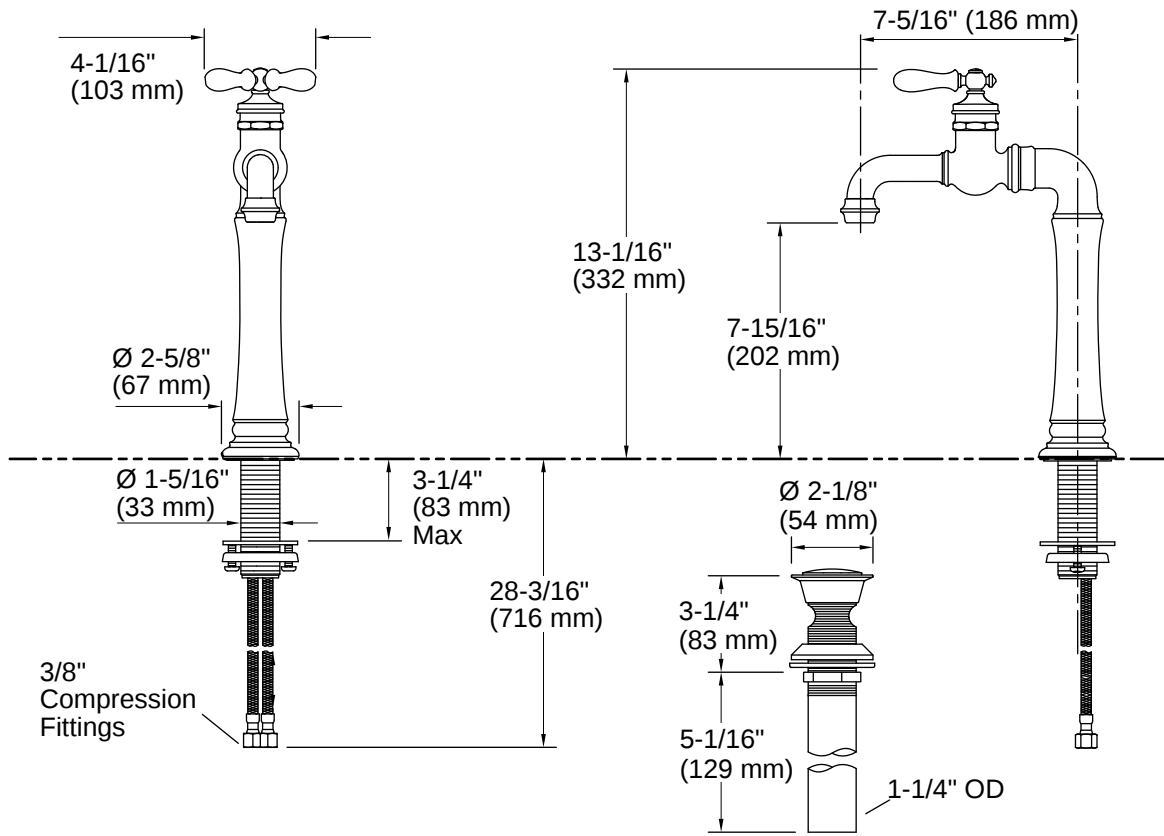

Installation

- Single-hole mounting

Installation Notes

Install this product according to the installation instructions.

For new installations, assemble the faucet to the sink before installing the sink.