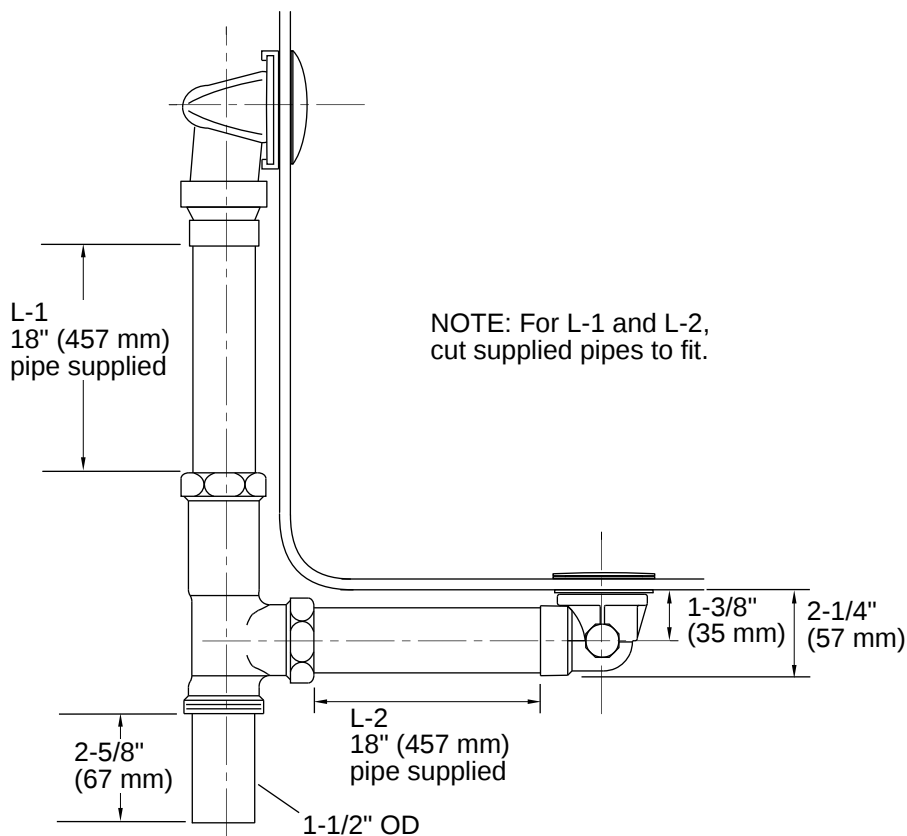

Installation

- Above- or through-the-floor

Installation Notes

Install this product according to the installation instructions.