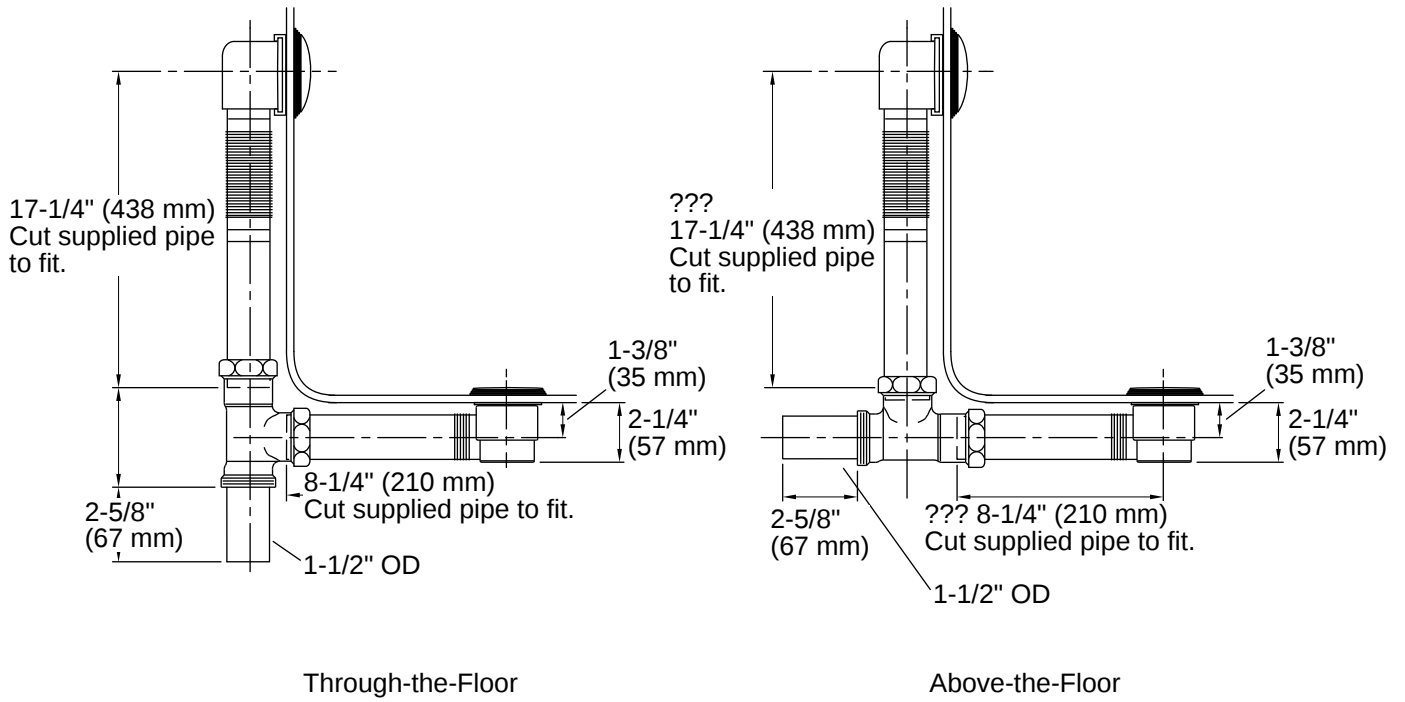

Installation

- Above- or through-the-floor

Installation Notes

Install this product according to the installation instructions.