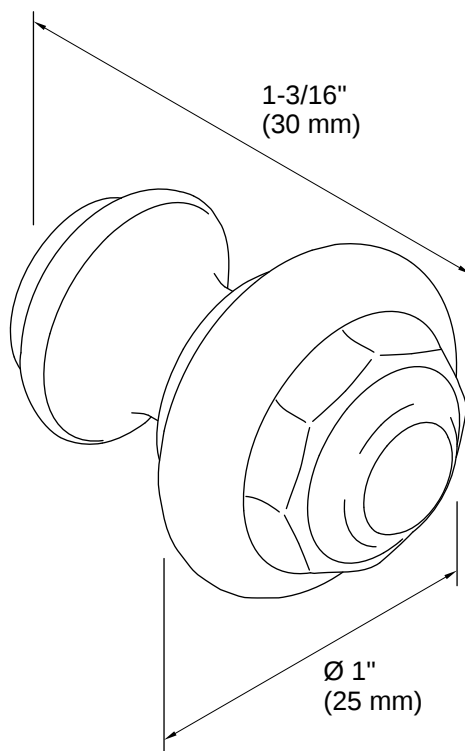

Installation

- Installation template included

Installation Notes

Install this product according to the installation instructions.