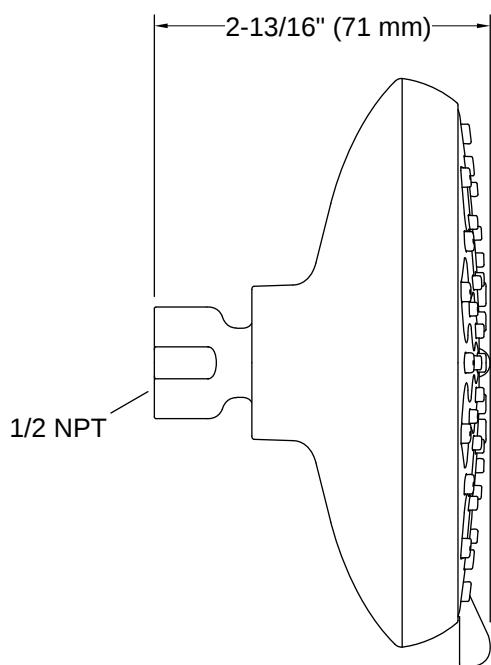

THE BOLD LOOK
OF **KOHLER**

Codes/Standards

ASME A112.18.1/CSA B125.1
DOE - Energy Policy Act 1992

Technical Information

All product dimensions are nominal.

Flow Rate

Shower/Rainhead Rated 2.5 gpm (9.5 l/min)

Maximum Flow:

Handshower Rated Maximum 2.5 gpm (9.5 l/min)

Flow:

Material

- Durable material construction
 - KOHLER finishes resist corrosion and tarnishing
-

Recommended Products/Accessories

K-7395 Shower arm and flange, 5-3/8" long

For the most current specification sheet, go to www.kohler.com USA or www.kohler.ca Canada.

4-14-2026 2:6 - US-CA

Installation

- Wall-mount
- 1/2" -14 NPT connection
- Shower arm and flange sold separately