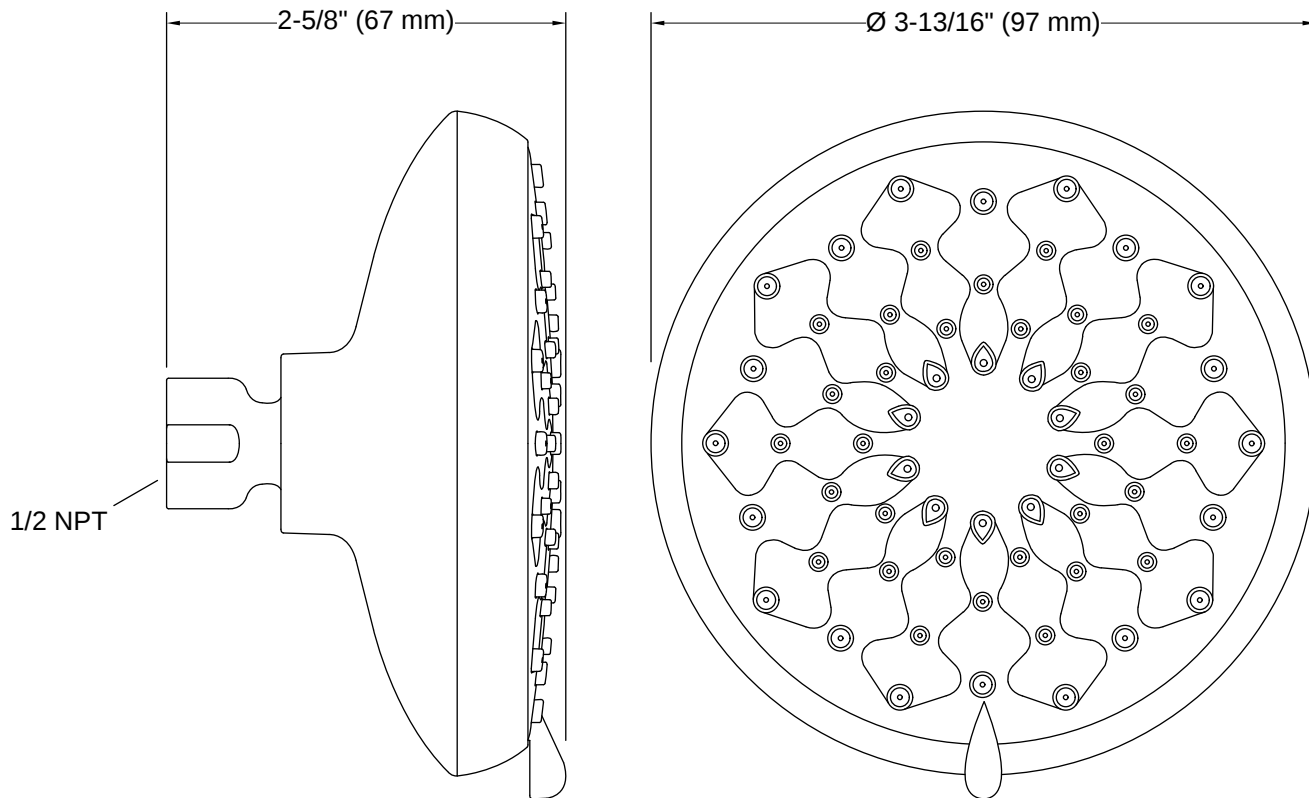

THE BOLD LOOK
OF **KOHLER**®

Codes/Standards

ASME A112.18.1/CSA B125.1
DOE - Energy Policy Act 1992

Technical Information

All product dimensions are nominal.

Flow Rate

Shower/Rainhead Rated 2.5 gpm (9.5 l/min)

Maximum Flow:

Material

- Durable material construction
-

Recommended Products/Accessories

K-7395 Shower arm and flange, 5-3/8" long

K-7397 Shower arm and flange, 7-1/2" long

K-23723 Faucet cleaner

Warranty

For the most current specification sheet, go to www.kohler.com USA or www.kohler.ca Canada.

4-14-2026 2:6 - US-CA

Installation

- Wall-mount
- 1/2" -14 NPT connection
- Shower arm and flange sold separately