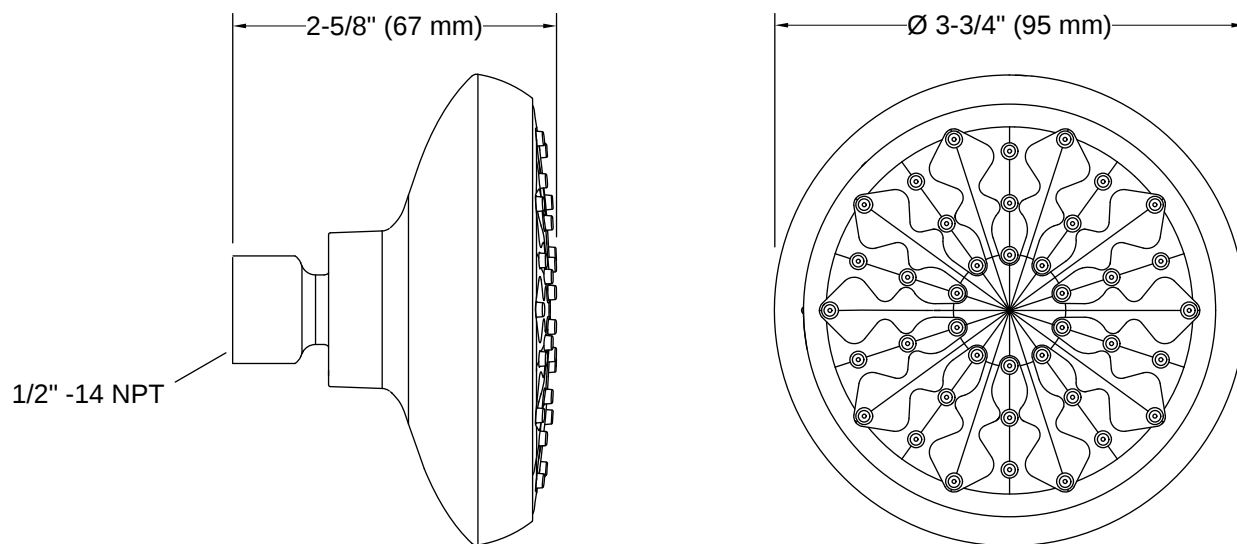

Installation

- Shower arm and flange sold separately
- Wall-mount
- 1/2" -14 NPT connection

Installation Notes

Install this product according to the installation instructions.