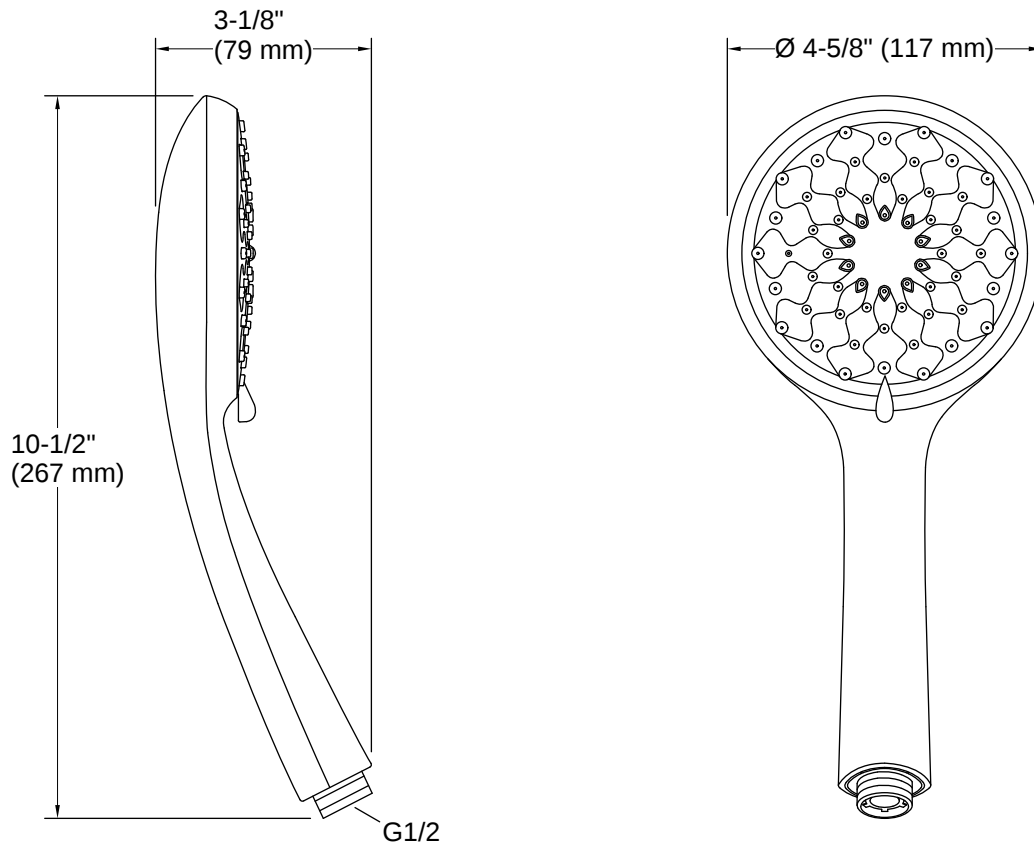

Installation

- Wall- or deck-mount
- Bracket or sidebar required for wall-mount installation
- Deck-mount holder required for deck-mount installation

Installation Notes

Install this product according to the installation instructions.

Install this product according to the installation instructions
Plumbing codes require approved backflow prevention devices to be installed in-line to handshowers. Please consult with local plumbing officials.

Plumbing codes require an atmospheric vacuum breaker (such as Kohler Model K-9660) be installed in-line with handshowers. Please consult with local plumbing officials.

ADA, OBC, CSA B651 compliant when installed to the specific requirements of these regulations.