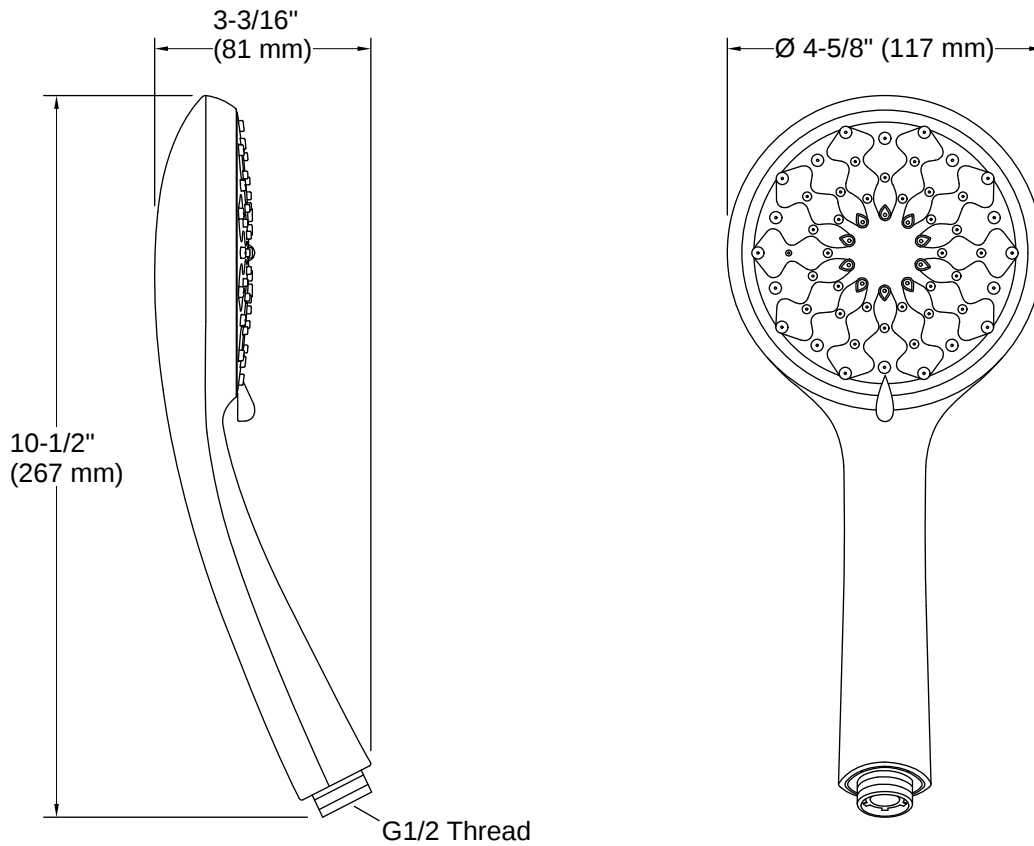

Installation

- Bracket or sidebar required for wall-mount installation
- Deck-mount holder required for deck-mount installation

Installation Notes

Install this product according to the installation instructions.

Plumbing codes require approved backflow prevention devices to be installed in-line to handshowers. Please consult with local plumbing officials.

Plumbing codes require an atmospheric vacuum breaker (such as Kohler Model K-9660) be installed in-line with handshowers. Please consult with local plumbing officials.

ADA, OBC, CSA B651 compliant when installed to the specific requirements of these regulations.