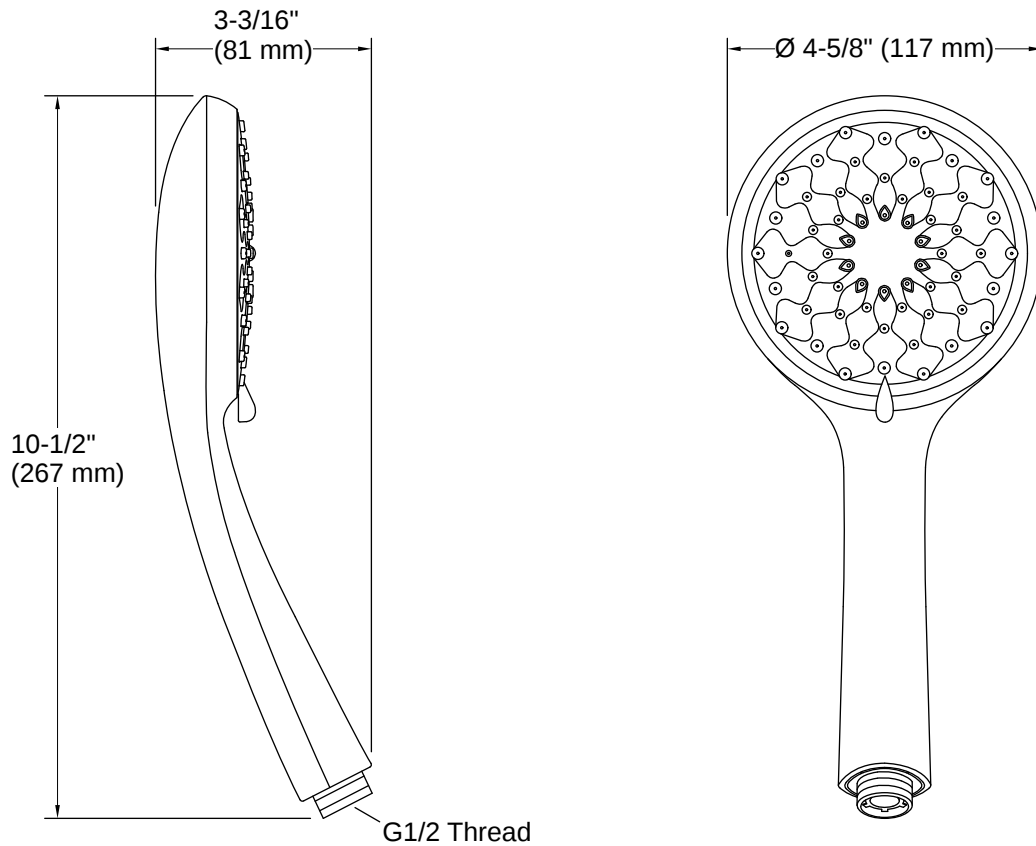

Installation

- Bracket or sidebar required for wall-mount installation
- Deck-mount holder required for deck-mount installation

Installation Notes

Install this product according to the installation instructions.

Plumbing codes require approved backflow prevention devices to be installed in-line to handshowers. Please consult with local plumbing officials.

Plumbing codes require an atmospheric vacuum breaker (such as Kohler Model K-9660) be installed in-line with handshowers. Please consult with local plumbing officials.

ADA, OBC, CSA B651 compliant when installed to the specific requirements of these regulations.