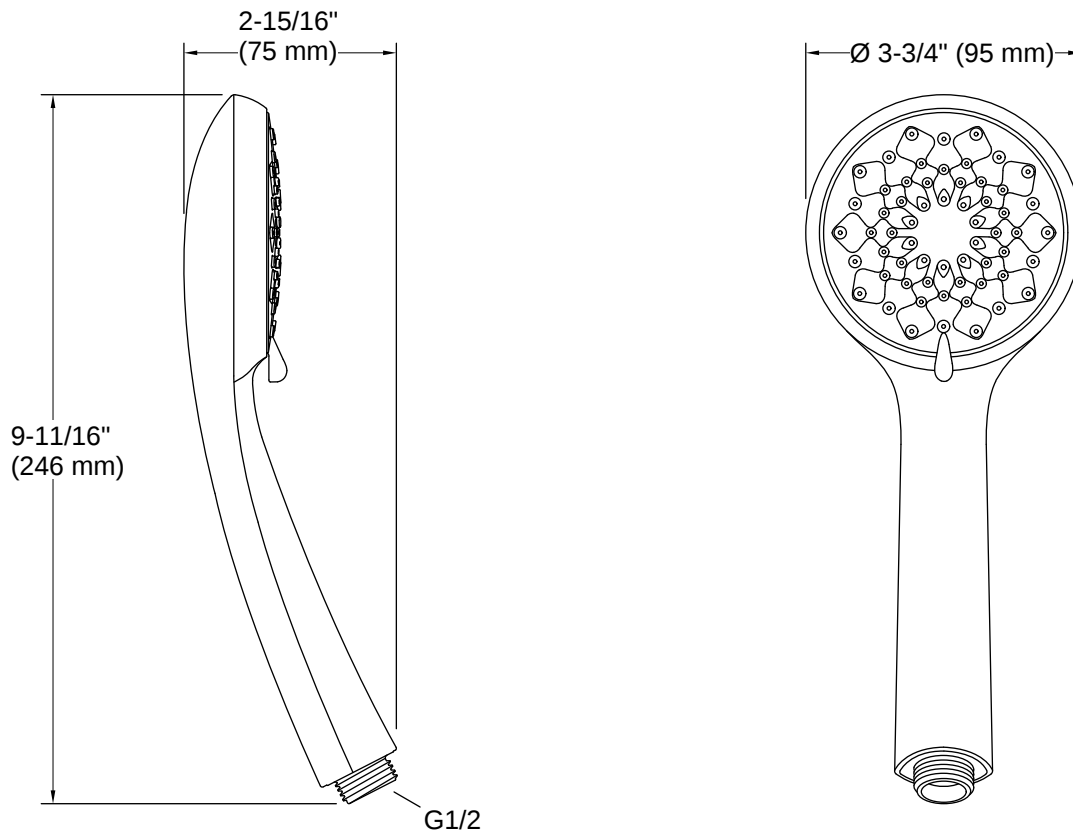

Installation

- Wall- or deck-mount
- Bracket or sidebar required for wall-mount installation
- Deck-mount holder required for deck-mount installation

Installation Notes

Install this product according to the installation instructions.

Plumbing codes require approved backflow prevention devices to be installed in-line to handshowers. Please consult with local plumbing officials.

Plumbing codes require an atmospheric vacuum breaker (such as Kohler Model K-9660) be installed in-line with handshowers. Please consult with local plumbing officials.

1-800-4KOHLER (1-800-456-4537)

Kohler Co. reserves the right to make revisions without notice to product specifications.

For the most current specification sheet, go to www.kohler.com USA or www.kohler.ca Canada.

4-14-2026 2:15 - US-CA