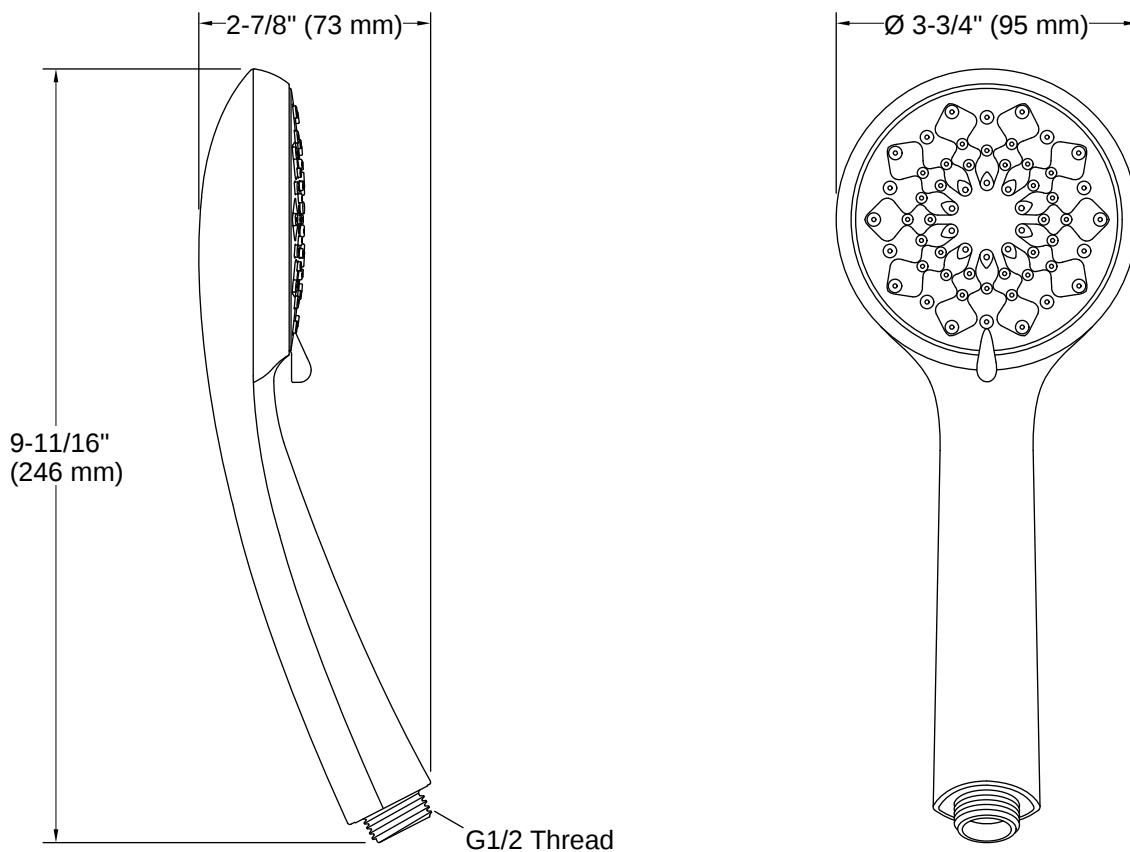

Installation

- Bracket or sidebar required for wall-mount installation
- Deck-mount holder required for deck-mount installation

Installation Notes

Install this product according to the installation instructions.

Plumbing codes require approved backflow prevention devices to be installed in-line to handshower. Please consult with local plumbing officials.

Plumbing codes require an atmospheric vacuum breaker (such as Kohler Model K-9660) be installed in-line with handshower. Please consult with local plumbing officials.