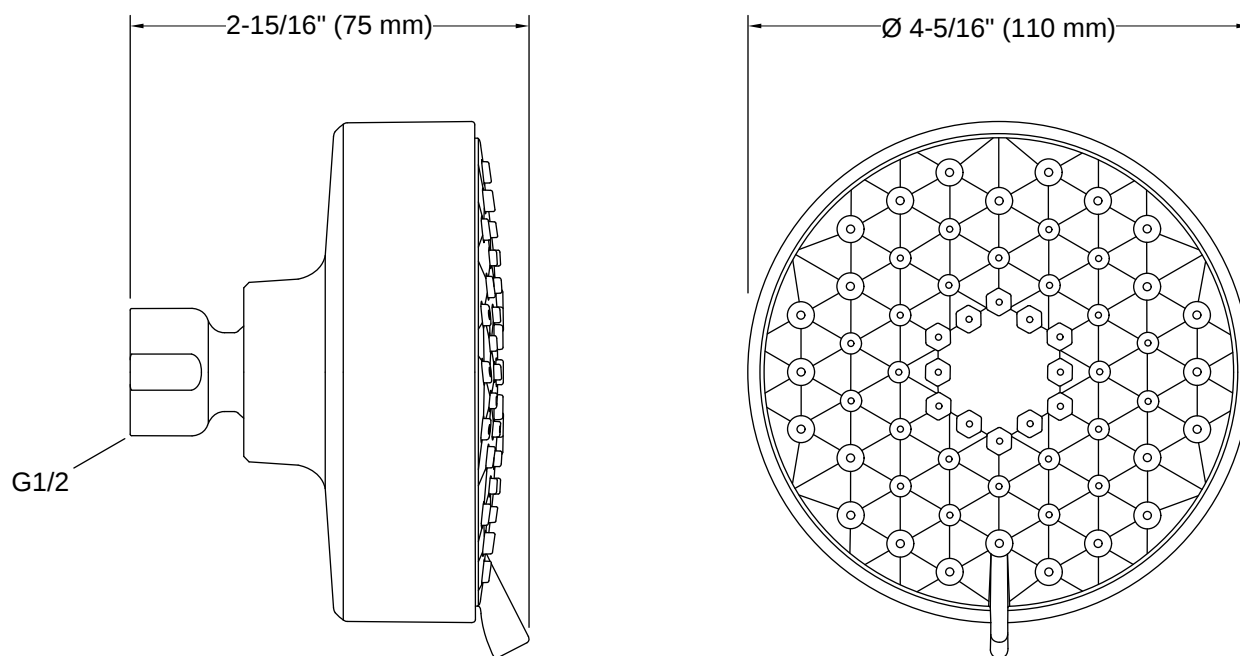

THE BOLD LOOK
OF **KOHLER**®

Codes/Standards

ASME A112.18.1/CSA B125.1
DOE - Energy Policy Act 1992

Technical Information

All product dimensions are nominal.

Flow Rate

Shower/Rainhead Rated 2.5 gpm (9.5 l/min)

Maximum Flow:

Handshower Rated Maximum 2.5 gpm (9.5 l/min)

Flow:

Material

- Durable material construction
 - KOHLER finishes resist corrosion and tarnishing
-

Recommended Products/Accessories

K-7395 Shower arm and flange, 5-3/8" long

For the most current specification sheet, go to www.kohler.com USA or www.kohler.ca Canada.

4-14-2026 2:6 - US-CA

Installation

- Wall-mount
- 1/2" -14 NPT connection
- Shower arm and flange sold separately