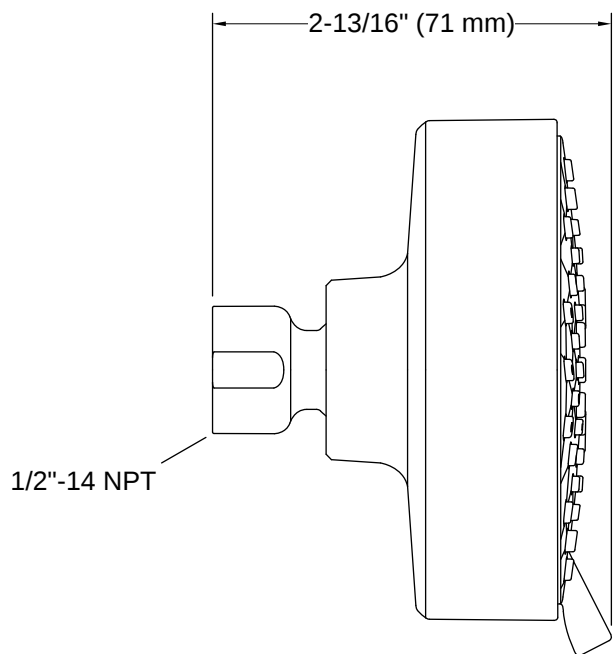

Installation

- Wall-mount

Installation Notes

Install this product according to the installation instructions.