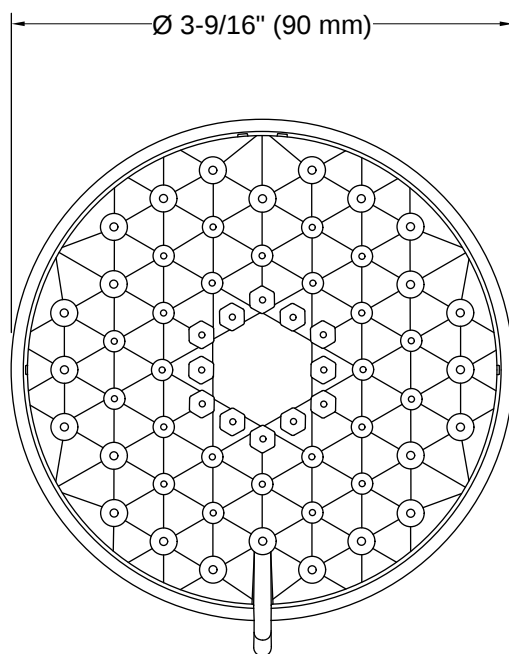

Installation

- Wall-mount

Installation Notes

Install this product according to the installation instructions.