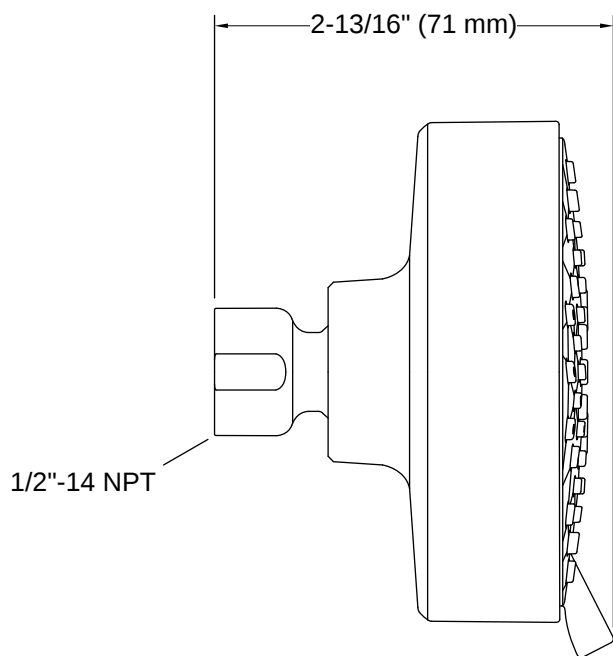

Installation

- Wall-mount

Installation Notes

Install this product according to the installation instructions.