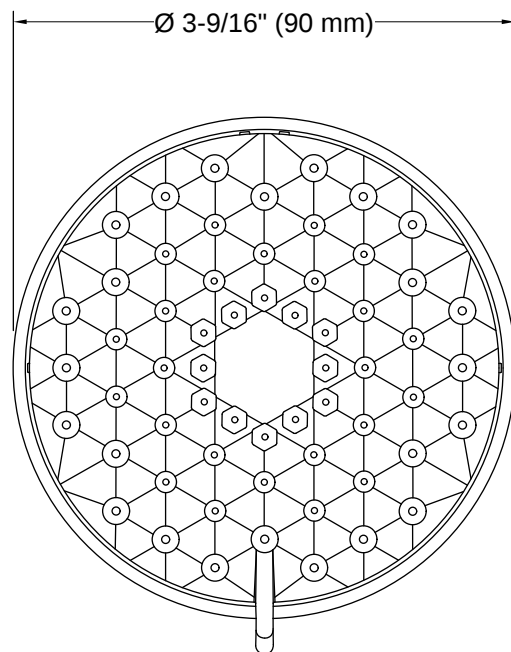

Installation

- Wall-mount

Installation Notes

Install this product according to the installation instructions.