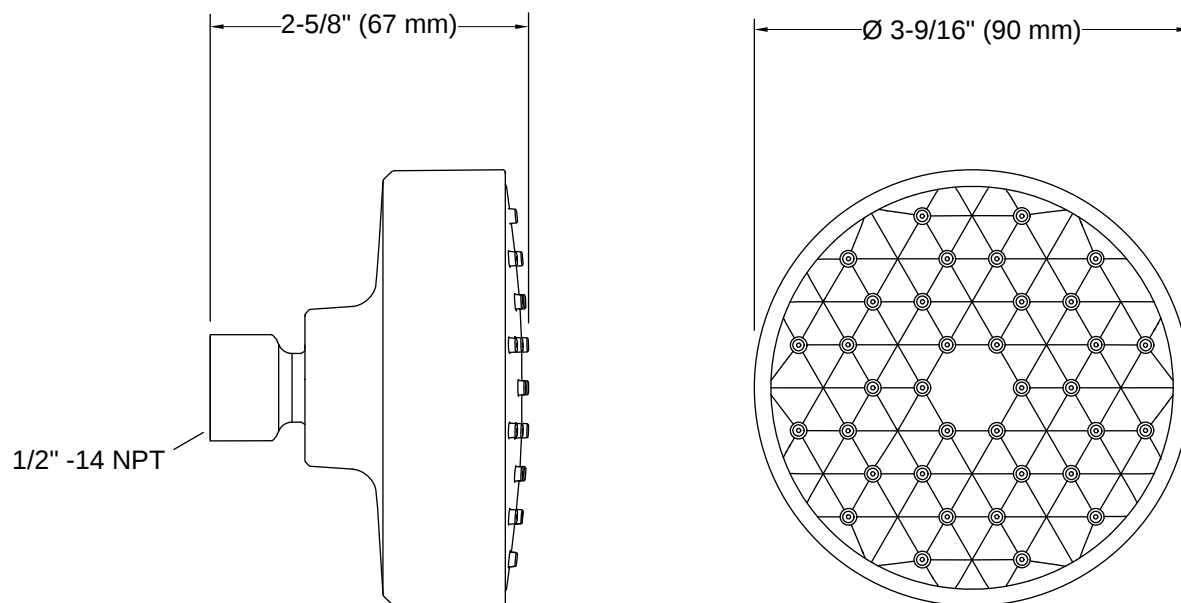

## Installation

- Shower arm and flange sold separately
- Wall-mount
- 1/2" -14 NPT connection