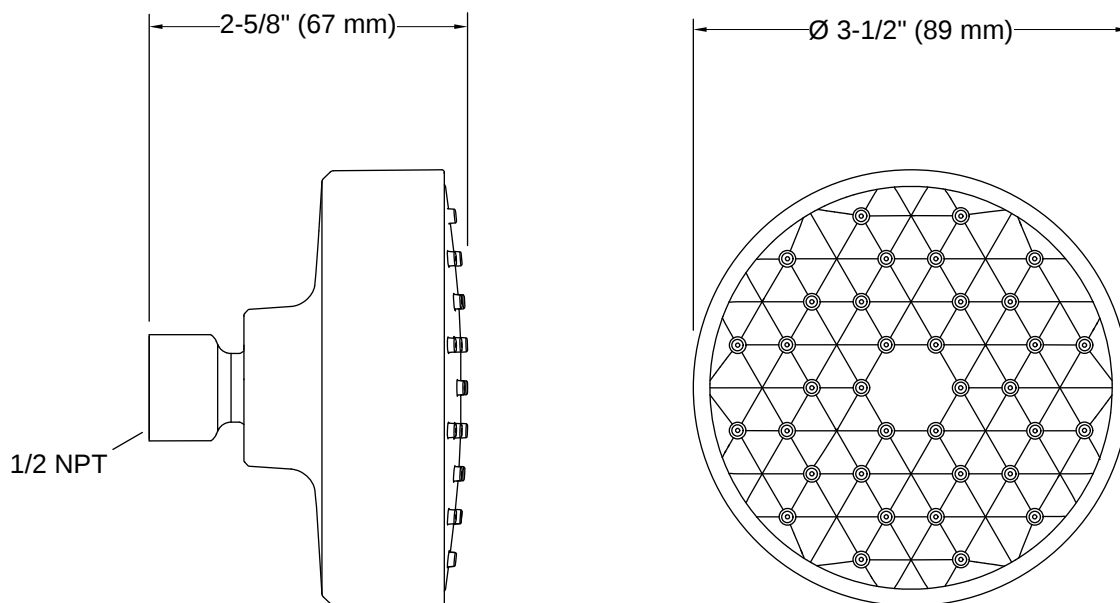

THE BOLD LOOK
OF **KOHLER**®

Codes/Standards

ASME A112.18.1/CSA B125.1
DOE - Energy Policy Act 1992

Technical Information

All product dimensions are nominal.

Flow Rate

Shower/Rainhead Rated 2.5 gpm (9.5 l/min)

Maximum Flow:

Handshower Rated Maximum 2.5 gpm (9.5 l/min)

Flow:

Material

- Durable material construction
 - KOHLER finishes resist corrosion and tarnishing
-

Recommended Products/Accessories

K-7395 Shower arm and flange, 5-3/8" long

For the most current specification sheet, go to www.kohler.com USA or www.kohler.ca Canada.

4-14-2026 2:6 - US-CA

Installation

- Wall-mount
- 1/2" -14 NPT connection
- Shower arm and flange sold separately