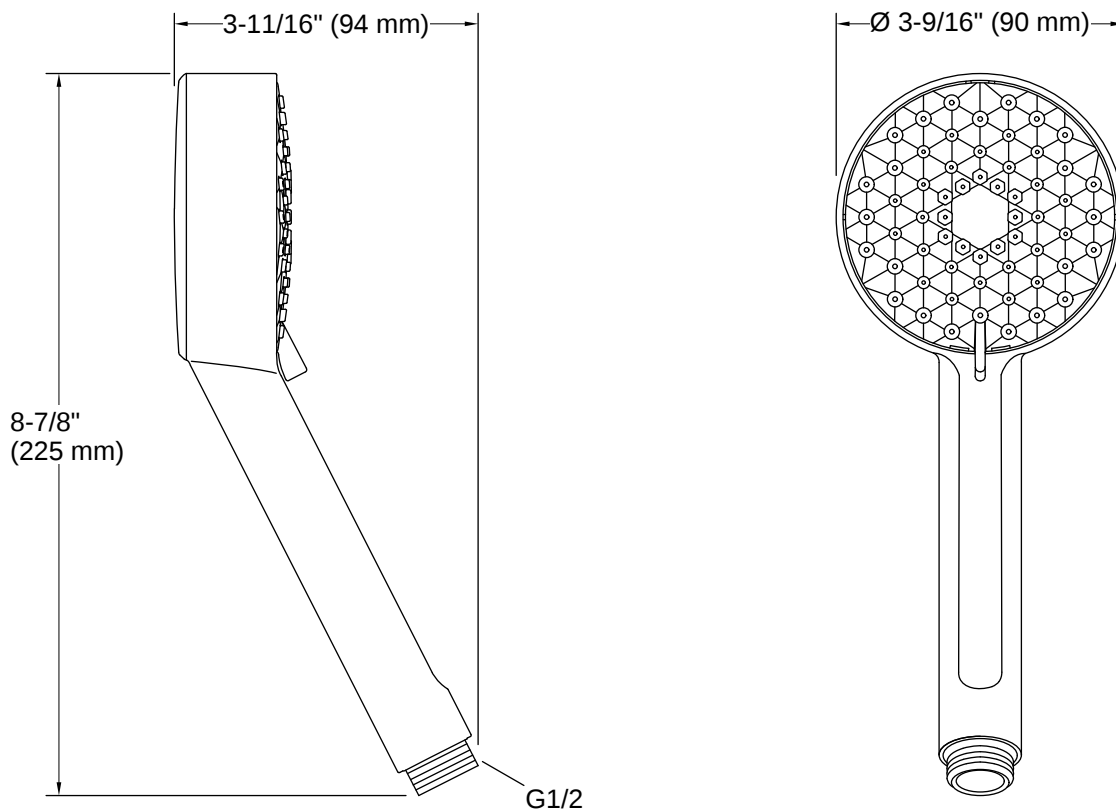

THE BOLD LOOK
OF **KOHLER**

Codes/Standards

ASME A112.18.1/CSA B125.1
DOE - Energy Policy Act 1992

Technical Information

All product dimensions are nominal.

Flow Rate

Handshower Rated Maximum 2.5 gpm (9.5 l/min)

4-14-2026 2:6 - US-CA

Installation

- Wall- or deck-mount
- Bracket or slidebar required for wall-mount installation
- Deck-mount holder required for deck-mount installation

Installation Notes

Install this product according to the installation instructions.