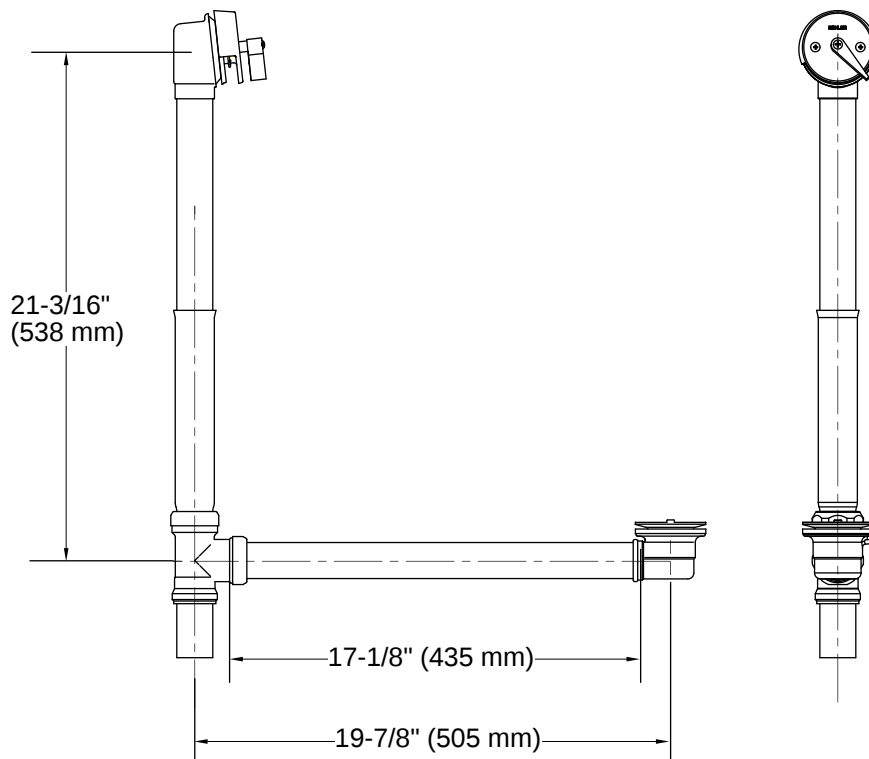

Installation Notes

Install this product according to the installation instructions.