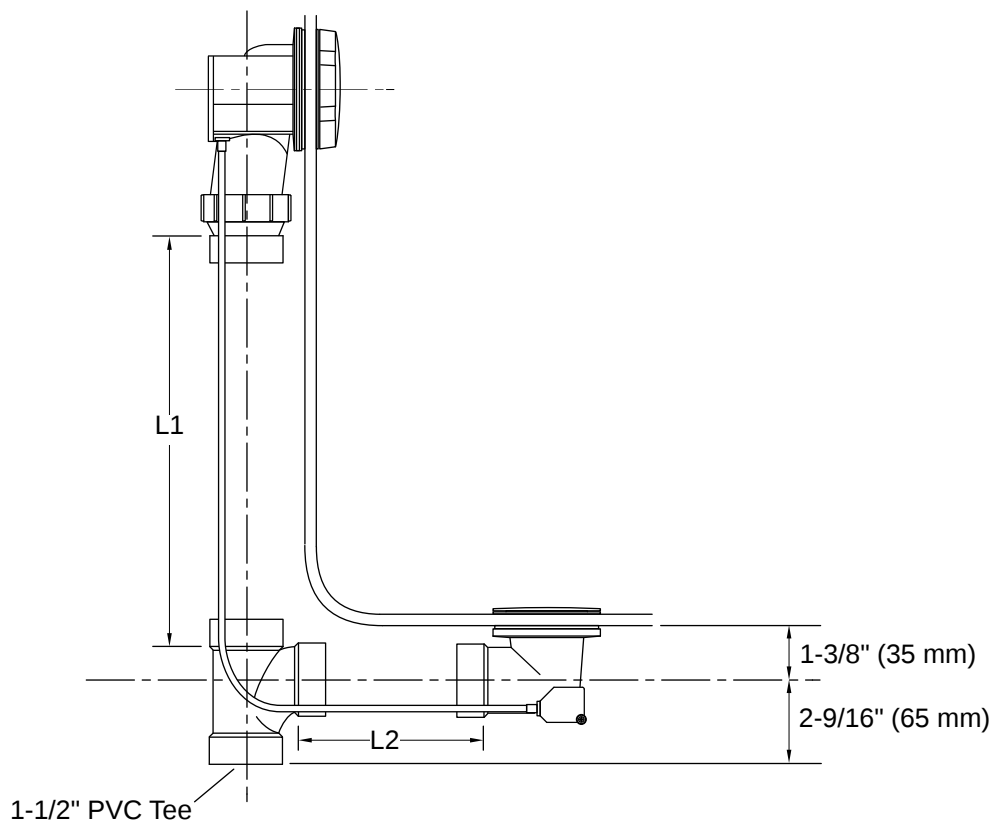

Installation

- Adjustable rotating connection for easy installation

Installation Notes

Install this product according to the installation instructions.

The combined length of the vertical and horizontal tubing after being cut for the bath installation must be equal to or less than 25" (635 mm).